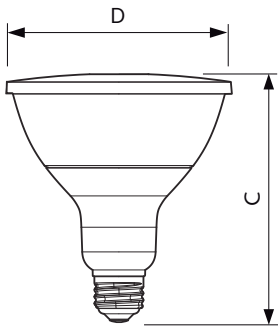

MASTER LEDspot PAR

Controls and Dimming

Dimmable	Yes
----------	-----

Mechanical and Housing

Bulb Shape	PAR38 [PAR 4.75 inch/121mm]
------------	------------------------------

Approval and Application

Suitable For Accent Lighting	Yes
Energy Consumption kWh/1000 h	13 kWh

Product Data

Full product code	871869671410200
-------------------	-----------------

Order product name	MAS LEDspot D 13-100W E27 927 PAR38 25D
EAN/UPC - Product	8718696714102
Order code	929001322508
Numerator - Quantity Per Pack	1
Numerator - Packs per outer box	6
Material Nr. (12NC)	929001322508
Net Weight (Piece)	0.385 kg

Dimensional drawing

PAR38 220-240V 13-100W 2700K E27 D

Product	D	C
MAS LEDspot D 13-100W E27 927 PAR38 25D	122 mm	134 mm

Photometric data

MASTER LEDspot PAR 100W E27 827 25D

MASTER LEDspot PAR 100W E27 827 25D