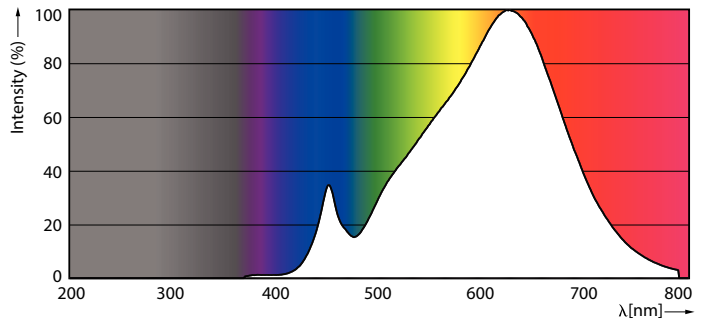

MASTER LEDspot PAR 100W E27 827 25D

MASTER LEDspot PAR 100W E27 827 25D