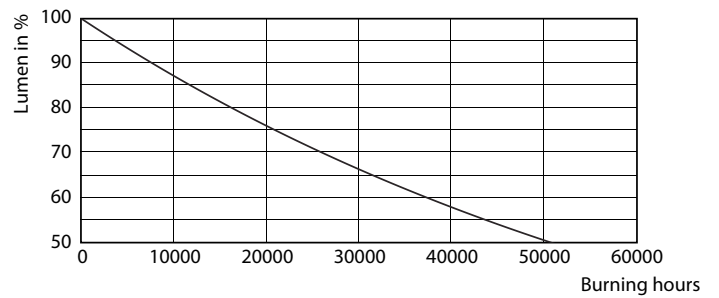

Product data

General Information	
Cap-Base	E27 [E27]
EU RoHS compliant	Yes
Nominal Lifetime (Nom)	25000 h
Switching Cycle	25000X
Technical Type	13-100W
Light Technical	
Color Code	927
Beam Angle (Nom)	25 °
Luminous Flux (Nom)	1000 lm
Luminous Intensity (Nom)	4000 cd
Color Designation	Warm White (WW)
Correlated Color Temperature (Nom)	2700 K
Luminous Efficacy (rated) (Nom)	76.92 lm/W
Color Consistency	<6
Color Rendering Index (Nom)	90

MASTER LEDspot PAR

Photometric data

MASTER LEDspot PAR 100W E27 827 25D

Lifetime

MASTER LEDspot PAR 50W E27 827 25D

MASTER LEDspot PAR 50W E27 827 25D