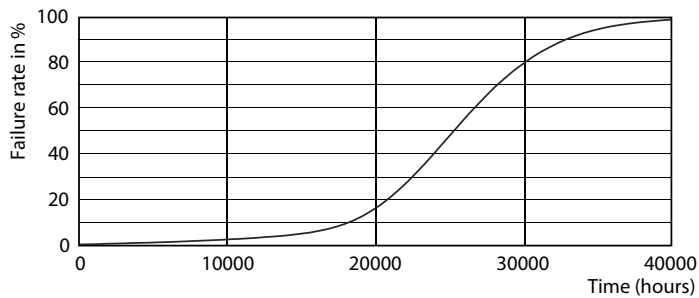

Lifetime

MASTER LEDspot PAR 50W E27 827 25D