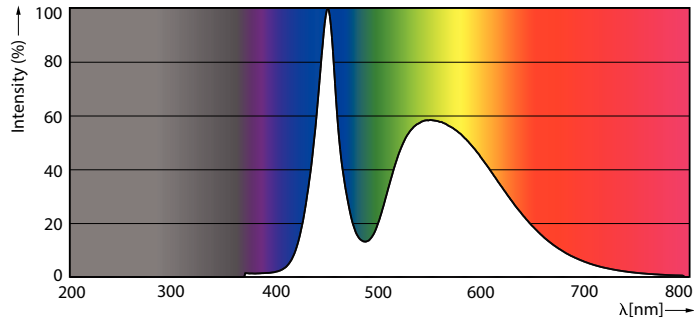

Product data

General information		Voltage (Nom)	
Cap-Base	G13 [Medium Bi-Pin Fluorescent]	220-240 V	
EU RoHS compliant	Yes	Temperature	
Nominal Lifetime (Nom)	15000 h	T-Ambient (Max)	45 °C
Switching Cycle	50000	T-Ambient (Min)	-20 °C
Light technical		T-Storage (Max)	65 °C
Color Code	765 [CCT of 6500K]	T-Storage (Min)	-40 °C
Beam Angle (Nom)	240 °	T-Case Maximum (Nom)	65 °C
Luminous Flux (Nom)	1050 lm	Controls and dimming	
Color Designation	Cool Daylight	Dimmable	No
Correlated Color Temperature (Nom)	6500 K	Mechanical and housing	
Luminous Efficacy (rated) (Nom)	105.00 lm/W	Product Length	600 mm
Color Consistency	<7	Bulb Shape	Tube, double-ended
Color Rendering Index (Nom)	70	Approval and application	
LLMF At End Of Nominal Lifetime (Nom)	70 %	Energy Saving Product	Yes
Operating and electrical		Approval Marks	RoHS compliance KEMA Keur certificate
Input Frequency	50 to 60 Hz	Energy Consumption kWh/1000 h	10 kWh
Power (Rated) (Nom)	10 W	Product data	
Starting Time (Nom)	0.5 s	Full product code	871869667440600
Warm Up Time to 60% Light (Nom)	0.5 s		
Power Factor (Nom)	0.5		

Dimensional drawing

LEDtube HO 600mm 10W 765 T8 AP I G

Product	D1	D2	A1	A2	A3
LEDtube HO 600mm 10W 765 T8 AP I G	25.7 mm	28 mm	588.5 mm	595.5 mm	602.5 mm

Photometric data

LEDtube HO 10W G13 765 T8 AP I G

LEDtube HO 20W G13 730 T8 AP I G