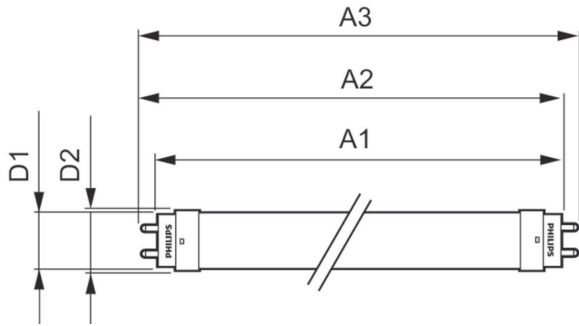

Product data

General information		Voltage (Nom)	
Cap-Base	G13 [Medium Bi-Pin Fluorescent]	220-240 V	
EU RoHS compliant	Yes	Temperature	
Nominal Lifetime (Nom)	15000 h	T-Ambient (Max)	45 °C
Switching Cycle	50000	T-Ambient (Min)	-20 °C
Light technical		T-Storage (Max)	65 °C
Color Code	765 [CCT of 6500K]	T-Storage (Min)	-40 °C
Beam Angle (Nom)	240 °	T-Case Maximum (Nom)	65 °C
Luminous Flux (Nom)	1050 lm	Controls and dimming	
Color Designation	Cool Daylight	Dimmable	No
Correlated Color Temperature (Nom)	6500 K	Mechanical and housing	
Luminous Efficacy (rated) (Nom)	105.00 lm/W	Product Length	600 mm
Color Consistency	<7	Bulb Shape	Tube, double-ended
Color Rendering Index (Nom)	70	Approval and application	
LLMF At End Of Nominal Lifetime (Nom)	70 %	Energy Saving Product	Yes
Operating and electrical		Approval Marks	RoHS compliance KEMA Keur certificate
Input Frequency	50 to 60 Hz	Energy Consumption kWh/1000 h	10 kWh
Power (Rated) (Nom)	10 W	Product data	
Starting Time (Nom)	0.5 s	Full product code	871869667440600
Warm Up Time to 60% Light (Nom)	0.5 s		
Power Factor (Nom)	0.5		

Essential LEDtube

Order product name	LEDtube HO 600mm 10W 765 T8 AP I G
EAN/UPC - Product	8718696674406
Order code	929001277508
Numerator - Quantity Per Pack	1
Numerator - Packs per outer box	10

Material Nr. (12NC)	929001277508
Net Weight (Piece)	0.120 kg

Dimensional drawing

LEDtube HO 600mm 10W 765 T8 AP I G

Product	D1	D2	A1	A2	A3
LEDtube HO 600mm 10W 765 T8 AP I G	25.7 mm	28 mm	588.5 mm	595.5 mm	602.5 mm

Photometric data

LEDtube HO 10W G13 765 T8 AP I G

LEDtube HO 20W G13 730 T8 AP I G