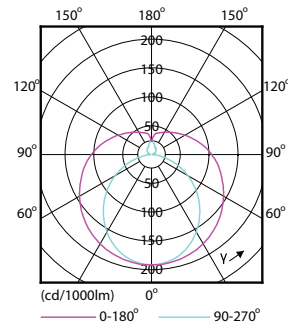

Product data

General information		Voltage (Nom)	
Cap-Base	G13 [Medium Bi-Pin Fluorescent]	220-240 V	
EU RoHS compliant	Yes	Temperature	
Nominal Lifetime (Nom)	15000 h	T-Ambient (Max)	45 °C
Switching Cycle	50000	T-Ambient (Min)	-20 °C
Light technical		T-Storage (Max)	65 °C
Color Code	765 [CCT of 6500K]	T-Storage (Min)	-40 °C
Beam Angle (Nom)	240 °	T-Case Maximum (Nom)	65 °C
Luminous Flux (Nom)	1050 lm	Controls and dimming	
Color Designation	Cool Daylight	Dimmable	No
Correlated Color Temperature (Nom)	6500 K	Mechanical and housing	
Luminous Efficacy (rated) (Nom)	105.00 lm/W	Product Length	600 mm
Color Consistency	<7	Bulb Shape	Tube, double-ended
Color Rendering Index (Nom)	70	Approval and application	
LLMF At End Of Nominal Lifetime (Nom)	70 %	Energy Saving Product	Yes
Operating and electrical		Approval Marks	RoHS compliance KEMA Keur certificate
Input Frequency	50 to 60 Hz	Energy Consumption kWh/1000 h	10 kWh
Power (Rated) (Nom)	10 W	Product data	
Starting Time (Nom)	0.5 s	Full product code	871869667440600
Warm Up Time to 60% Light (Nom)	0.5 s		
Power Factor (Nom)	0.5		

Dimensional drawing

LEDtube HO 600mm 10W 765 T8 AP I G

Product	D1	D2	A1	A2	A3
LEDtube HO 600mm 10W 765 T8 AP I G	25.7 mm	28 mm	588.5 mm	595.5 mm	602.5 mm

Photometric data

LEDtube HO 10W G13 765 T8 AP I G

LEDtube HO 20W G13 730 T8 AP I G