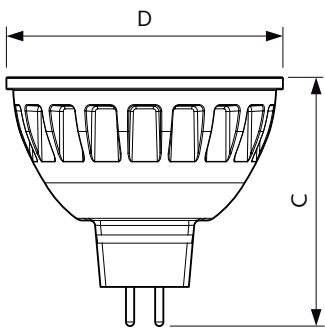

MASTER LEDspot ExpertColor LV

Mechanical and Housing	
Bulb Shape	MR16 [2inch/50mm]
Approval and Application	
Energy Saving Product	Yes
Suitable For Accent Lighting	Yes
Energy Consumption kWh/1000 h	- kWh
Product Data	
Full product code	871869657177400

Order product name	MASTER LED MR16 ExpertColor 7.2-50W 927 24D
EAN/UPC - Product	8718696571774
Order code	929001242208
Numerator - Quantity Per Pack	1
Numerator - Packs per outer box	10
Material Nr. (12NC)	929001242208
Net Weight (Piece)	0.034 kg

Dimensional drawing

MR16 12V 7.2-50W 420lm 24D 2700K GU5.3 D

Product	D	C
MASTER LED MR16 ExpertColor 7.2-50W 927 24D	51 mm	46 mm