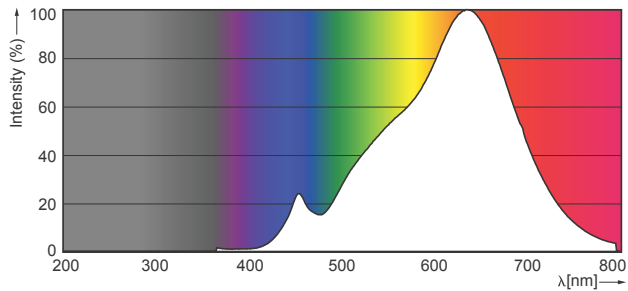

Photometric data

MAS LED ExpertColor 7.2-50W MR16 GU5.3 927

MAS LED ExpertColor 7.2-50W MR16 GU5.3 927 24D