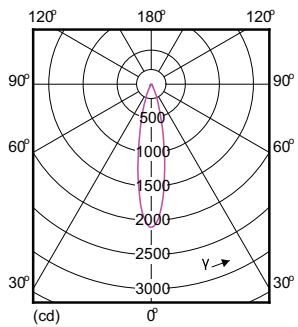

MASTER LEDspot ExpertColor LV

Photometric data

MAS LED ExpertColor 7.2-50W MR16 GU5.3 927 24D