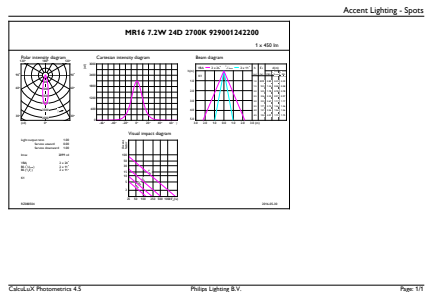

Product data

General Information	
Cap-Base	GU5.3 [GU5.3]
EU RoHS compliant	Yes
Nominal Lifetime (Nom)	40000 h
Switching Cycle	50000X
Technical Type	7.2-50W
Light Technical	
Color Code	927
Beam Angle (Nom)	24 °
Luminous Flux (Nom)	450 lm
Luminous Intensity (Nom)	2200 cd
Color Designation	Warm White (WW)
Correlated Color Temperature (Nom)	2700 K
Luminous Efficacy (rated) (Nom)	62.50 lm/W
Color Consistency	<3
Color Rendering Index (Nom)	97

Order product name	MASTER LED MR16 ExpertColor 7.2-50W 927 24D
EAN/UPC - Product	8718696571774
Order code	929001242208
Numerator - Quantity Per Pack	1
Numerator - Packs per outer box	10
Material Nr. (12NC)	929001242208
Net Weight (Piece)	0.034 kg

Dimensional drawing

MR16 12V 7.2-50W 420lm 24D 2700K GU5.3 D

Product	D	C
MASTER LED MR16 ExpertColor 7.2-50W 927 24D	51 mm	46 mm

Photometric data

MAS LED ExpertColor 7.2-50W MR16 GU5.3 927

MAS LED ExpertColor 7.2-50W MR16 GU5.3 927 24D