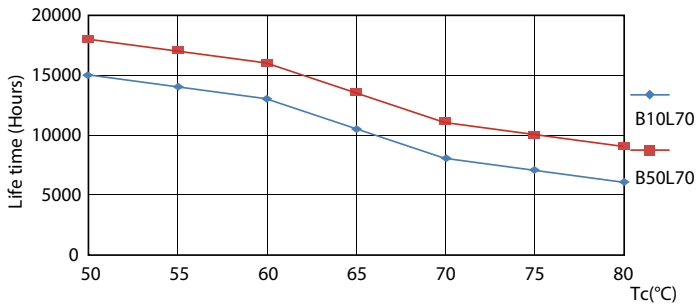

Product data

General Information		Voltage (Nom)	
Cap-Base	G13 [Medium Bi-Pin Fluorescent]	220-240 V	
EU RoHS compliant	Yes	Temperature	
Nominal Lifetime (Nom)	15000 h	T-Ambient (Max)	45 °C
Switching Cycle	50000X	T-Ambient (Min)	-20 °C
Light Technical		T-Storage (Max)	65 °C
Color Code	740 [CCT of 4000K]	T-Storage (Min)	-40 °C
Beam Angle (Nom)	240 °	T-Case Maximum (Nom)	60 °C
Luminous Flux (Nom)	800 lm	Controls and Dimming	
Color Designation	Cool White (CW)	Dimmable	No
Correlated Color Temperature (Nom)	4000 K	Mechanical and Housing	
Luminous Efficacy (rated) (Nom)	100.00 lm/W	Product Length	600 mm
Color Consistency	<7	Bulb Shape	Tube, double-ended
Color Rendering Index (Nom)	73	Approval and Application	
LLMF At End Of Nominal Lifetime (Nom)	70 %	Energy Saving Product	Yes
Operating and Electrical		Suitable For Accent Lighting	No
Input Frequency	50 to 60 Hz	Approval Marks	RoHS compliance KEMA Keur certificate
Power (Rated) (Nom)	8 W	Energy Consumption kWh/1000 h	8 kWh
Starting Time (Nom)	0.5 s		
Warm Up Time to 60% Light (Nom)	0.5 s		
Power Factor (Nom)	0.5		

Photometric data

LEDtube 600mm 8W 740 T8 CN I G

LEDtube 600mm 8W 765 T8 CN I G

LEDtube 600mm 8W G13 T8 740 800lm AP C G

Essential LEDtube

Lifetime

LEDtube 16W G13 740 T8 AP I G

LEDtube 16W G13 740 T8 AP I G