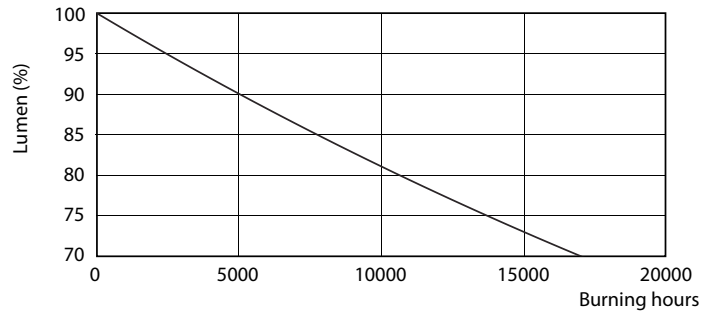

Product data

General Information		Voltage (Nom)	
Cap-Base	G13 [Medium Bi-Pin Fluorescent]	220-240 V	
EU RoHS compliant	Yes	Temperature	
Nominal Lifetime (Nom)	15000 h	T-Ambient (Max)	45 °C
Switching Cycle	50000X	T-Ambient (Min)	-20 °C
Light Technical		T-Storage (Max)	65 °C
Color Code	740 [CCT of 4000K]	T-Storage (Min)	-40 °C
Beam Angle (Nom)	240 °	T-Case Maximum (Nom)	60 °C
Luminous Flux (Nom)	800 lm	Controls and Dimming	
Color Designation	Cool White (CW)	Dimmable	No
Correlated Color Temperature (Nom)	4000 K	Mechanical and Housing	
Luminous Efficacy (rated) (Nom)	100.00 lm/W	Product Length	600 mm
Color Consistency	<7	Bulb Shape	Tube, double-ended
Color Rendering Index (Nom)	73	Approval and Application	
LLMF At End Of Nominal Lifetime (Nom)	70 %	Energy Saving Product	Yes
Operating and Electrical		Suitable For Accent Lighting	No
Input Frequency	50 to 60 Hz	Approval Marks	RoHS compliance KEMA Keur certificate
Power (Rated) (Nom)	8 W	Energy Consumption kWh/1000 h	8 kWh
Starting Time (Nom)	0.5 s		
Warm Up Time to 60% Light (Nom)	0.5 s		
Power Factor (Nom)	0.5		

Photometric data

LEDtube 600mm 8W 740 T8 CN I G

LEDtube 600mm 8W 765 T8 CN I G

LEDtube 600mm 8W G13 T8 740 800lm AP C G

Essential LEDtube

Lifetime

LEDtube 16W G13 740 T8 AP I G

LEDtube 16W G13 740 T8 AP I G