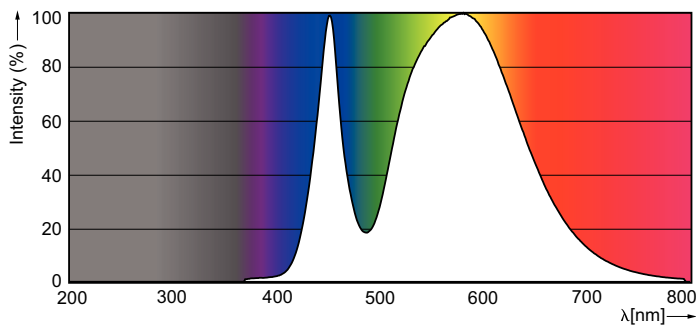

LEDtube 600mm 8W 740 T8 CN I G

LEDtube 600mm 8W G13 T8 740 800lm AP C G