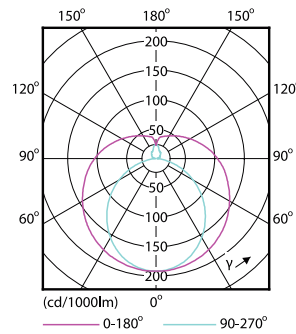

Product data

General Information		Voltage (Nom)	
Cap-Base	G13 [Medium Bi-Pin Fluorescent]	220-240 V	
EU RoHS compliant	Yes	Temperature	
Nominal Lifetime (Nom)	15000 h	T-Ambient (Max)	45 °C
Switching Cycle	50000X	T-Ambient (Min)	-20 °C
Light Technical		T-Storage (Max)	65 °C
Color Code	740 [CCT of 4000K]	T-Storage (Min)	-40 °C
Beam Angle (Nom)	240 °	T-Case Maximum (Nom)	60 °C
Luminous Flux (Nom)	800 lm	Controls and Dimming	
Color Designation	Cool White (CW)	Dimmable	No
Correlated Color Temperature (Nom)	4000 K	Mechanical and Housing	
Luminous Efficacy (rated) (Nom)	100.00 lm/W	Product Length	600 mm
Color Consistency	<7	Bulb Shape	Tube, double-ended
Color Rendering Index (Nom)	73	Approval and Application	
LLMF At End Of Nominal Lifetime (Nom)	70 %	Energy Saving Product	Yes
Operating and Electrical		Suitable For Accent Lighting	No
Input Frequency	50 to 60 Hz	Approval Marks	RoHS compliance KEMA Keur certificate
Power (Rated) (Nom)	8 W	Energy Consumption kWh/1000 h	8 kWh
Starting Time (Nom)	0.5 s		
Warm Up Time to 60% Light (Nom)	0.5 s		
Power Factor (Nom)	0.5		

Numerator - Packs per outer box	20
Material Nr. (12NC)	929001184738
Net Weight (Piece)	0.090 kg

Dimensional drawing

TLED 600mm 2ft T8 8W-18W 4000K G13 ND

Product	D1	D2	A1	A2	A3	C	D
LEDtube 600mm	25.68	28	588.5	595.5	602.5	602.5	27.8
8W 740 T8 AP I G	mm	mm	mm	mm	mm	mm	mm

Photometric data

LEDtube 600mm 8W 740 T8 CN I G

LEDtube 600mm 8W 765 T8 CN I G

LEDtube 600mm 8W G13 T8 740 800lm AP C G

Essential LEDtube

Lifetime

LEDtube 16W G13 740 T8 AP I G

LEDtube 16W G13 740 T8 AP I G