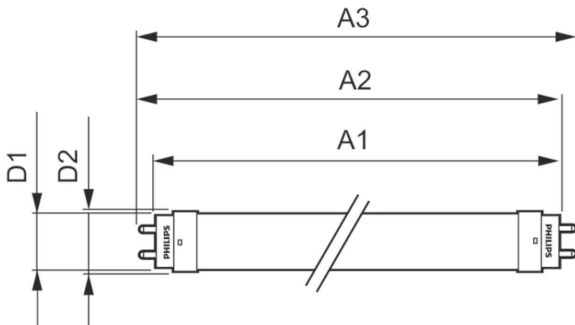

Product data

General Information		Voltage (Nom)	
Cap-Base	G13 [Medium Bi-Pin Fluorescent]	220-240 V	
EU RoHS compliant	Yes	Temperature	
Nominal Lifetime (Nom)	15000 h	T-Ambient (Max)	45 °C
Switching Cycle	50000X	T-Ambient (Min)	-20 °C
Light Technical		T-Storage (Max)	65 °C
Color Code	740 [CCT of 4000K]	T-Storage (Min)	-40 °C
Beam Angle (Nom)	240 °	T-Case Maximum (Nom)	60 °C
Luminous Flux (Nom)	800 lm	Controls and Dimming	
Color Designation	Cool White (CW)	Dimmable	No
Correlated Color Temperature (Nom)	4000 K	Mechanical and Housing	
Luminous Efficacy (rated) (Nom)	100.00 lm/W	Product Length	600 mm
Color Consistency	<7	Bulb Shape	Tube, double-ended
Color Rendering Index (Nom)	73	Approval and Application	
LLMF At End Of Nominal Lifetime (Nom)	70 %	Energy Saving Product	Yes
Operating and Electrical		Suitable For Accent Lighting	No
Input Frequency	50 to 60 Hz	Approval Marks	RoHS compliance KEMA Keur certificate
Power (Rated) (Nom)	8 W	Energy Consumption kWh/1000 h	8 kWh
Starting Time (Nom)	0.5 s		
Warm Up Time to 60% Light (Nom)	0.5 s		
Power Factor (Nom)	0.5		

Essential LEDtube

Product Data

Full product code	871869664603800
Order product name	LEDtube 600mm 8W 740 T8 AP I G
EAN/UPC - Product	8718696646038
Order code	929001184738
Numerator - Quantity Per Pack	1

Numerator - Packs per outer box	20
Material Nr. (12NC)	929001184738
Net Weight (Piece)	0.090 kg

Dimensional drawing

TLED 600mm 2ft T8 8W-18W 4000K G13 ND

Product	D1	D2	A1	A2	A3	C	D
LEDtube 600mm	25.68	28	588.5	595.5	602.5	602.5	27.8
8W 740 T8 AP I G	mm	mm	mm	mm	mm	mm	mm

Photometric data

LEDtube 600mm 8W 740 T8 CN I G

LEDtube 600mm 8W 765 T8 CN I G

LEDtube 600mm 8W G13 T8 740 800lm AP C G

Essential LEDtube

Lifetime

LEDtube 16W G13 740 T8 AP I G

LEDtube 16W G13 740 T8 AP I G