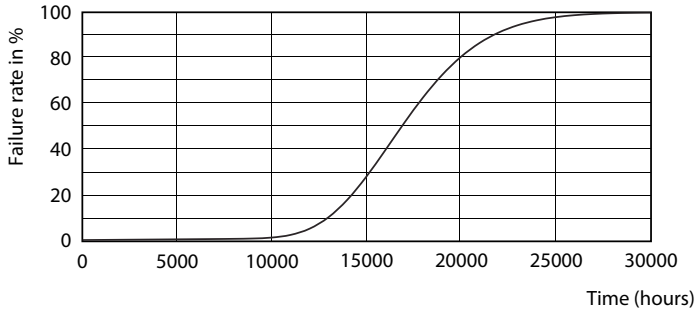

Product data

General Information		Voltage (Nom)	
Cap-Base	G13 [Medium Bi-Pin Fluorescent]	220-240 V	
EU RoHS compliant	Yes	Temperature	
Nominal Lifetime (Nom)	15000 h	T-Ambient (Max)	45 °C
Switching Cycle	50000X	T-Ambient (Min)	-20 °C
Light Technical		T-Storage (Max)	65 °C
Color Code	740 [CCT of 4000K]	T-Storage (Min)	-40 °C
Beam Angle (Nom)	240 °	T-Case Maximum (Nom)	60 °C
Luminous Flux (Nom)	800 lm	Controls and Dimming	
Color Designation	Cool White (CW)	Dimmable	No
Correlated Color Temperature (Nom)	4000 K	Mechanical and Housing	
Luminous Efficacy (rated) (Nom)	100.00 lm/W	Product Length	600 mm
Color Consistency	<7	Bulb Shape	Tube, double-ended
Color Rendering Index (Nom)	73	Approval and Application	
LLMF At End Of Nominal Lifetime (Nom)	70 %	Energy Saving Product	Yes
Operating and Electrical		Suitable For Accent Lighting	No
Input Frequency	50 to 60 Hz	Approval Marks	RoHS compliance KEMA Keur certificate
Power (Rated) (Nom)	8 W	Energy Consumption kWh/1000 h	8 kWh
Starting Time (Nom)	0.5 s		
Warm Up Time to 60% Light (Nom)	0.5 s		
Power Factor (Nom)	0.5		

Photometric data

LEDtube 600mm 8W 740 T8 CN I G

LEDtube 600mm 8W 765 T8 CN I G

LEDtube 600mm 8W G13 T8 740 800lm AP C G

Essential LEDtube

Lifetime

LEDtube 16W G13 740 T8 AP I G

LEDtube 16W G13 740 T8 AP I G