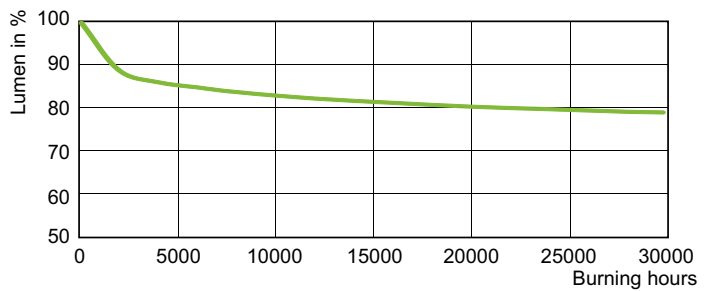

Lifetime

Life Expectancy Diagram - SON 70W E E27 CO 1CT/24

Lumen Maintenance Diagram - SON 70W E E27 CO 1CT/24