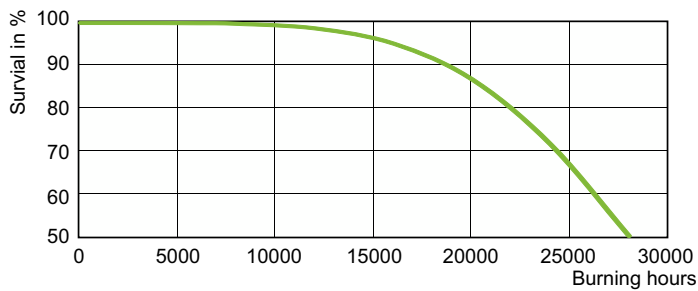

Lifetime

Life Expectancy Diagram - SON 70W E E27 CO 1CT/24

Lumen Maintenance Diagram - SON 70W E E27 CO 1CT/24