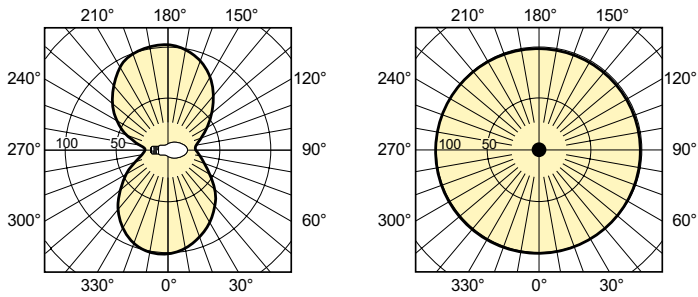

### Product data

General Information	
Flux measurement reference	Sphere
Operating Position	UNIVERSAL [Any or Universal (U)]
Cap-Base	E27 [E27]

Light Technical	
Color Code	220 [CCT of 2000K]
Chromaticity Coordinate X (Nom)	0.540
Chromaticity Coordinate Y (Nom)	0.420
Correlated Color Temperature (Nom)	1900 K
Luminous Efficacy (rated) (Nom)	80 lm/W
Color rendering index (CRI)	-

Dimensional drawing

Product	D (max)	C (max)
SON 70W E E27 CO 1CT/24	71 mm	156 mm

Photometric data

Light Distribution Diagram - SON 70W E E27 CO 1CT/24

Spectral Power Distribution Colour - SON 70W E E27 CO 1CT/24