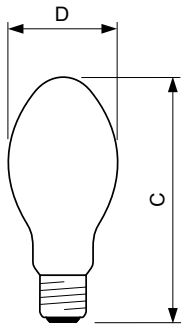

### Product data

General Information	
Flux measurement reference	Sphere
Operating Position	UNIVERSAL [Any or Universal (U)]
Cap-Base	E27 [E27]

Light Technical	
Color Code	220 [CCT of 2000K]
Chromaticity Coordinate X (Nom)	0.540
Chromaticity Coordinate Y (Nom)	0.420
Correlated Color Temperature (Nom)	1900 K
Luminous Efficacy (rated) (Nom)	80 lm/W
Color rendering index (CRI)	-

Operating and Electrical	
Power Consumption	72.5 W
Voltage (Nom)	95 V
Voltage (Nom)	95 V

Controls and Dimming	
Dimmable	Yes

Mechanical and Housing	
Bulb Finish	Coated glass
Bulb Shape	BF70 [BF 70mm]

Approval and Application	
Energy Efficiency Class	G
Mercury (Hg) Content (Max)	16.3 mg
Mercury (Hg) Content (Nom)	16.3 mg
Energy Consumption kWh/1000 h	73 kWh
EPREL Registration Number	473291

Dimensional drawing

Product	D (max)	C (max)
SON 70W E E27 CO 1CT/24	71 mm	156 mm

Photometric data

Light Distribution Diagram - SON 70W E E27 CO 1CT/24

Spectral Power Distribution Colour - SON 70W E E27 CO 1CT/24