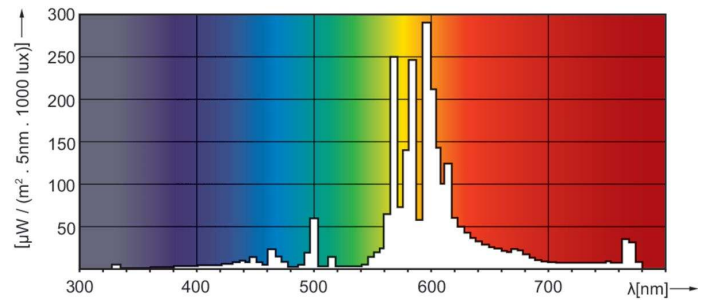

Photometric data

Light Distribution Diagram - SON 70W E E27 CO 1CT/24

Spectral Power Distribution Colour - SON 70W E E27 CO 1CT/24