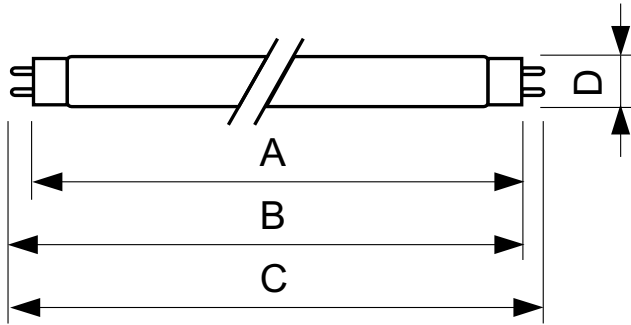

Product data

General information		Voltage (Nom)	
Cap-Base	G13 [Medium Bi-Pin Fluorescent]	59 V	
Life To 10% Failures (Nom)	10000 h	Controls and dimming	
Life to 50% Failures (Nom)	13000 h	Dimmable	Yes
Light technical		Mechanical and housing	
Color Code	54-765	Bulb Shape	T8 [26 mm (T8)]
Luminous Flux (Nom)	1050 lm	Approval and application	
Color Designation	Cool Daylight	Mercury (Hg) Content (Nom)	8.0 mg
Lumen Maintenance 10000 h (Nom)	75 %	Energy Consumption kWh/1000 h	22 kWh
Lumen Maintenance 2000 h (Nom)	90 %	Product data	
Lumen Maintenance 5000 h (Nom)	80 %	Full product code	871150070267840
Correlated Color Temperature (Nom)	6200 K	Order product name	TL-D 18W/54-765 1SL/25
Color Rendering Index (Nom)	72	EAN/UPC - Product	8711500702678
Operating and electrical		Order code	928048005436
Power (Rated) (Nom)	18.0 W	Numerator - Quantity Per Pack	1
Lamp Current (Nom)	0.360 A		

TL-D Standard Colours

Numerator - Packs per outer box	25
Material Nr. (12NC)	928048005436
Net Weight (Piece)	0.070 kg

ILCOS Code	FD-18/62/2A-E-G13
------------	-------------------

Dimensional drawing

TL-D 18W/54-765 1SL/25

Product	D (max)	A (max)	B (max)	B (min)	C (max)
TL-D 18W/54-765 1SL/25	28 mm	589.8 mm	596.9 mm	594.5 mm	604 mm

Photometric data

Lightcolor /54-765

Lightcolor /54-765

Lifetime

TL-D Standard Colours Life Expectancy 3 h cycle