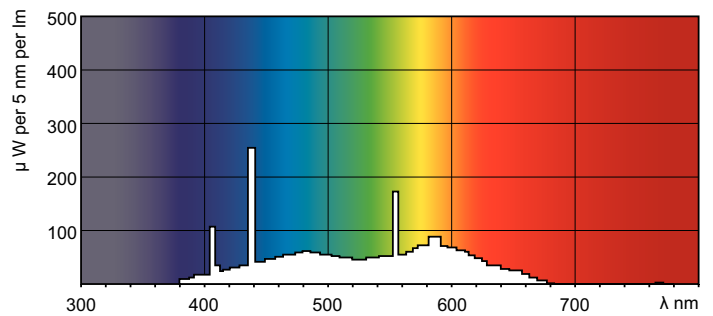

TL-D Standard Colours

TL-D 18W/54-765 1SL/25

TL-D Standard Colors lamps (tube diameter of 26 mm) create atmospheres from warm white to cool daylight. Lamps with moderate efficacy and color rendering.

Warnings and Safety

Product data

General information		Voltage (Nom)	
Cap-Base	G13 [Medium Bi-Pin Fluorescent]	59 V	
Life To 10% Failures (Nom)	10000 h	Controls and dimming	
Life to 50% Failures (Nom)	13000 h	Dimmable	Yes
Light technical		Mechanical and housing	
Color Code	54-765	Bulb Shape	T8 [26 mm (T8)]
Luminous Flux (Nom)	1050 lm	Approval and application	
Color Designation	Cool Daylight	Mercury (Hg) Content (Nom)	8.0 mg
Lumen Maintenance 10000 h (Nom)	75 %	Energy Consumption kWh/1000 h	22 kWh
Lumen Maintenance 2000 h (Nom)	90 %	Product data	
Lumen Maintenance 5000 h (Nom)	80 %	Full product code	871150070267840
Correlated Color Temperature (Nom)	6200 K	Order product name	TL-D 18W/54-765 1SL/25
Color Rendering Index (Nom)	72	EAN/UPC - Product	8711500702678
Operating and electrical		Order code	928048005436
Power (Rated) (Nom)	18.0 W	Numerator - Quantity Per Pack	1
Lamp Current (Nom)	0.360 A		

Product	D (max)	A (max)	B (max)	B (min)	C (max)
TL-D 18W/54-765 1SL/25	28 mm	589.8 mm	596.9 mm	594.5 mm	604 mm

Photometric data

Lightcolor /54-765

Lightcolor /54-765

Lifetime

TL-D Standard Colours Life Expectancy 3 h cycle

TL-D Standard Colours Life Expectancy 12 h cycle

TL-D Standard Colours

Lifetime

TL-D Standard Colours Lumen Maintenance 3 h + 12 h cycle