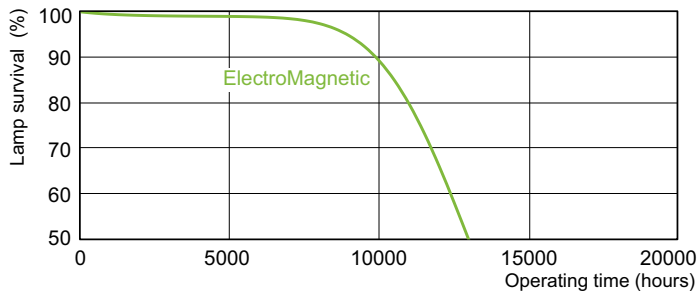

Product	D (max)	A (max)	B (max)	B (min)	C (max)
TL-D 18W/54-765 1SL/25	28 mm	589.8 mm	596.9 mm	594.5 mm	604 mm

Photometric data

Lightcolor /54-765

Lightcolor /54-765

Lifetime

TL-D Standard Colours Life Expectancy 3 h cycle

TL-D Standard Colours Life Expectancy 12 h cycle

TL-D Standard Colours

Lifetime

TL-D Standard Colours Lumen Maintenance 3 h + 12 h cycle