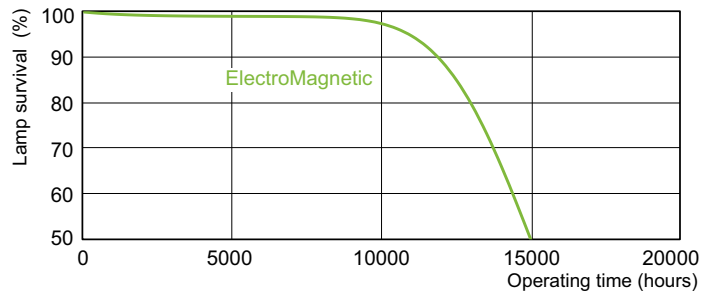

Product	D (max)	A (max)	B (max)	B (min)	C (max)
TL-D 18W/54-765 1SL/25	28 mm	589.8 mm	596.9 mm	594.5 mm	604 mm

Photometric data

Lightcolor /54-765

Lightcolor /54-765

Lifetime

TL-D Standard Colours Life Expectancy 3 h cycle

TL-D Standard Colours Life Expectancy 12 h cycle

TL-D Standard Colours

Lifetime

TL-D Standard Colours Lumen Maintenance 3 h + 12 h cycle