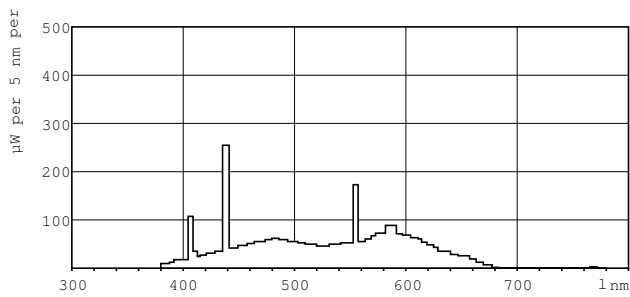

Product data

General information		Voltage (Nom)	
Cap-Base	G13 [Medium Bi-Pin Fluorescent]	59 V	
Life To 10% Failures (Nom)	10000 h	Controls and dimming	
Life to 50% Failures (Nom)	13000 h	Dimmable	Yes
Light technical		Mechanical and housing	
Color Code	54-765	Bulb Shape	T8 [26 mm (T8)]
Luminous Flux (Nom)	1050 lm	Approval and application	
Color Designation	Cool Daylight	Mercury (Hg) Content (Nom)	8.0 mg
Lumen Maintenance 10000 h (Nom)	75 %	Energy Consumption kWh/1000 h	22 kWh
Lumen Maintenance 2000 h (Nom)	90 %	Product data	
Lumen Maintenance 5000 h (Nom)	80 %	Full product code	871150070267840
Correlated Color Temperature (Nom)	6200 K	Order product name	TL-D 18W/54-765 1SL/25
Color Rendering Index (Nom)	72	EAN/UPC - Product	8711500702678
Operating and electrical		Order code	928048005436
Power (Rated) (Nom)	18.0 W	Numerator - Quantity Per Pack	1
Lamp Current (Nom)	0.360 A		

TL-D Standard Colours

Numerator - Packs per outer box	25
Material Nr. (12NC)	928048005436
Net Weight (Piece)	0.070 kg

ILCOS Code	FD-18/62/2A-E-G13
------------	-------------------

Dimensional drawing

TL-D 18W/54-765 1SL/25

Product	D (max)	A (max)	B (max)	B (min)	C (max)
TL-D 18W/54-765 1SL/25	28 mm	589.8 mm	596.9 mm	594.5 mm	604 mm

Photometric data

Lightcolor /54-765

Lightcolor /54-765

Lifetime

TL-D Standard Colours Life Expectancy 3 h cycle

TL-D Standard Colours Life Expectancy 12 h cycle

TL-D Standard Colours

Lifetime

TL-D Standard Colours Lumen Maintenance 3 h + 12 h cycle