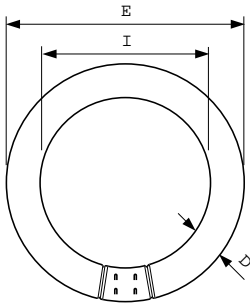

### TL-E 32W/54-765 1CT/20

This circular TL lamp (tube diameter 29 mm) enables omni-directional light distribution. It is suitable for use in a wide range of luminaires for various purposes where color rendering is not important.

Mechanical and housing	
Bulb Shape	C-T9 [ C-T 29 mm (C-T9)]
Approval and application	
Mercury (Hg) Content (Nom)	9 mg
Product data	
Full product code	871150063387301
Order product name	TL-E 32W/54-765 1CT/20
EAN/UPC - Product	8711500633873
Order code	928026305436
Numerator - Quantity Per Pack	1
Numerator - Packs per outer box	20
Material Nr. (12NC)	928026305436
Net Weight (Piece)	0.180 kg
ILCOS Code	FSC-32/62/2A-E-G10q-29/299

## Dimensional drawing

Product	D (max)	D (min)	E (min)	E (max)	I (min)	I (max)
TL-E 32W/ 54-765 1CT/20	30.9 mm	27.1 mm	299.0 mm	303.5 mm	241.0 mm	246.0 mm

TL-E 32W/54-765 1CT/20