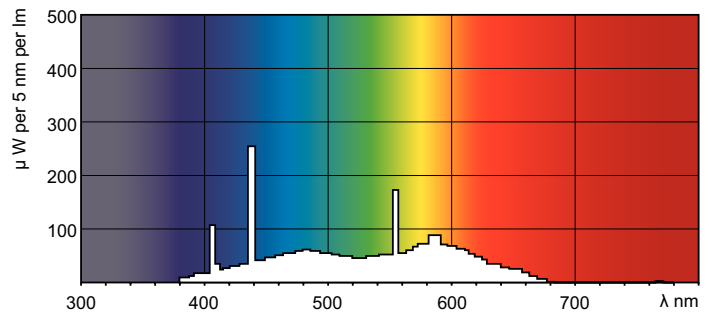

Lightcolor /54-765