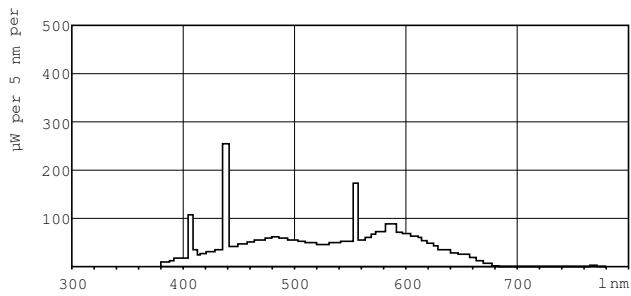

TL-E LIFEMAX

Standard Colours

TL-E 32W/54-765 1CT/20

This circular TL lamp (tube diameter 29 mm) enables omni-directional light distribution. It is suitable for use in a wide range of luminaires for various purposes where color rendering is not important.

Product data

General Information	
Cap-Base	G10Q [G10q]
Life to 50% Failures (Nom)	13000 h
Light Technical	
Color Code	54-765
Luminous Flux (Nom)	1750 lm
Color Designation	Cool Daylight
Lumen Maintenance 10000 h (Nom)	73 %
Lumen Maintenance 2000 h (Nom)	83 %
Lumen Maintenance 5000 h (Nom)	74 %
Correlated Color Temperature (Nom)	6200 K
Luminous Efficacy (rated) (Nom)	57 lm/W
Color Rendering Index (Nom)	72
Operating and Electrical	
Power (Rated) (Nom)	32.0 W
Lamp Current (Nom)	0.450 A
Voltage (Nom)	81 V
Controls and Dimming	
Dimmable	Yes

Mechanical and Housing	
Bulb Shape	C-T9 [C-T 29 mm (C-T9)]
Approval and Application	
Mercury (Hg) Content (Nom)	9 mg
Product Data	
Full product code	871150063387301
Order product name	TL-E 32W/54-765 1CT/20
EAN/UPC - Product	8711500633873
Order code	928026305436
Numerator - Quantity Per Pack	1
Numerator - Packs per outer box	20
Material Nr. (12NC)	928026305436
Net Weight (Piece)	0.180 kg
ILCOS Code	FSC-32/62/2A-E-G10q-29/299

TL-E LIFEMAX Standard Colours

Dimensional drawing

Product	D (max)	D (min)	E (min)	E (max)	I (min)	I (max)
TL-E 32W/ 54-765 1CT/20	30.9 mm	27.1 mm	299.0 mm	303.5 mm	241.0 mm	246.0 mm

TL-E 32W/54-765

Photometric data