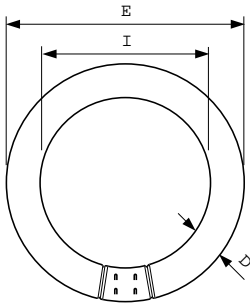

TL-E LIFEMAX

Standard Colours

TL-E 32W/54-765 1CT/20

This circular TL lamp (tube diameter 29 mm) enables omni-directional light distribution. It is suitable for use in a wide range of luminaires for various purposes where color rendering is not important.

Mechanical and Housing	
Bulb Shape	C-T9 [C-T 29 mm (C-T9)]
Approval and Application	
Mercury (Hg) Content (Nom)	9 mg
Product Data	
Full product code	871150063387301
Order product name	TL-E 32W/54-765 1CT/20
EAN/UPC - Product	8711500633873
Order code	928026305436
Numerator - Quantity Per Pack	1
Numerator - Packs per outer box	20
Material Nr. (12NC)	928026305436
Net Weight (Piece)	0.180 kg
ILCOS Code	FSC-32/62/2A-E-G10q-29/299

TL-E LIFEMAX Standard Colours

Dimensional drawing

Product	D (max)	D (min)	E (min)	E (max)	I (min)	I (max)
TL-E 32W/ 54-765 1CT/20	30.9 mm	27.1 mm	299.0 mm	303.5 mm	241.0 mm	246.0 mm

TL-E 32W/54-765

Photometric data