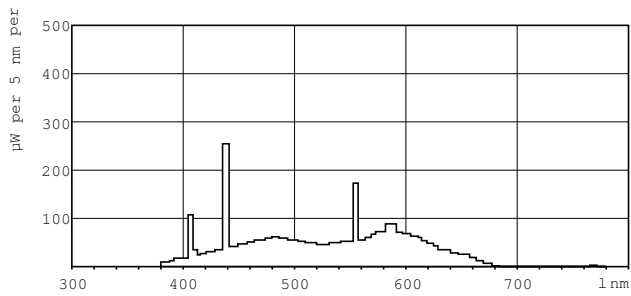

Photometric data

Lightcolor /54-765