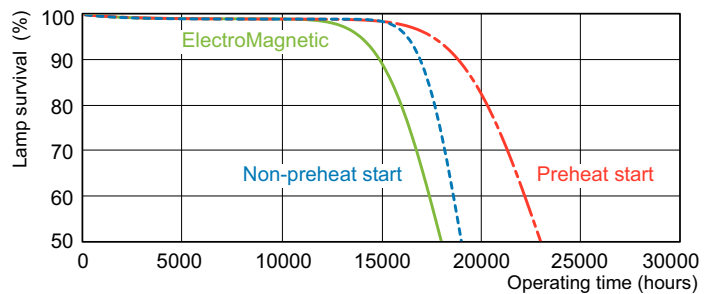

Lightcolor /865

Lifetime

TL-D Super 80 Life Expectancy 3 h cycle

TL-D Super 80 Life Expectancy 12 h cycle

TL-D LIFEMAX Super 80

Lifetime

TL-D Super 80 Lumen Maintenance 3 h + 12 h cycle