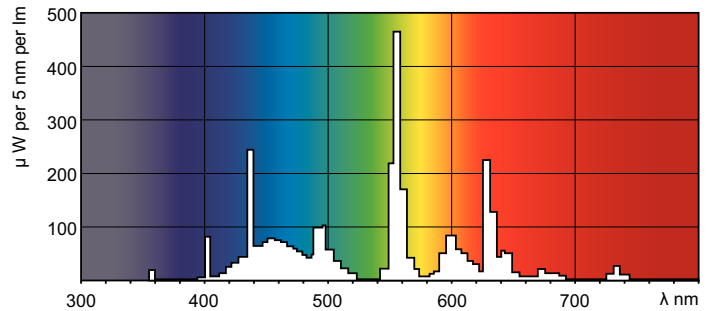

TL-D LIFEMAX Super 80

TL-D 36W/865 1SL/25

The TL-D LIFEMAX Super 80 lamp offers more lumens per watt and better color rendering than TL-D standard colors. Furthermore, it has a lower mercury content. The lamp can be operated in existing TL-D luminaires.

Product data

General information	
Cap-Base	G13 [Medium Bi-Pin Fluorescent]
Life To 10% Failures (Nom)	10000 h
Life to 50% Failures (Nom)	15000 h
Life to 50% Failures Preheat (Nom)	20000 h

Light technical	
Color Code	865 [CCT of 6500K]
Luminous Flux (Rated) (Nom)	3070 lm
Color Designation	Cool Daylight
Lumen Maintenance 2000 h (Nom)	96 %
Lumen Maintenance 5000 h (Nom)	94 %
Correlated Color Temperature (Nom)	6500 K
Luminous Efficacy (rated) (Nom)	85 lm/W
Color Rendering Index (Nom)	80

TL-D LIFEMAX Super 80

Dimensional drawing

TL-D 36W/865 1SL/25

Product	D (max)	A (max)	B (max)	B (min)	C (max)
TL-D 36W/865 1SL/25	28 mm	1199.4 mm	1206.5 mm	1204.1 mm	1213.6 mm

Photometric data

Lightcolor /865

Lightcolor /865

Lifetime

TL-D Super 80 Life Expectancy 3 h cycle

TL-D Super 80 Life Expectancy 12 h cycle

TL-D LIFEMAX Super 80

Lifetime

TL-D Super 80 Lumen Maintenance 3 h + 12 h cycle