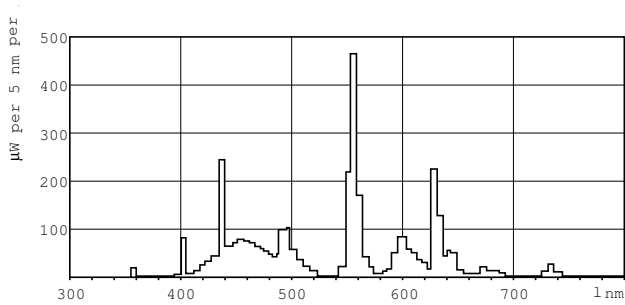

TL-D LIFEMAX Super 80

TL-D 36W/865 1SL/25

The TL-D LIFEMAX Super 80 lamp offers more lumens per watt and better color rendering than TL-D standard colors. Furthermore, it has a lower mercury content. The lamp can be operated in existing TL-D luminaires.

TL-D LIFEMAX Super 80

Dimensional drawing

TL-D 36W/865 1SL/25

Product	D (max)	A (max)	B (max)	B (min)	C (max)
TL-D 36W/865 1SL/25	28 mm	1199.4 mm	1206.5 mm	1204.1 mm	1213.6 mm

Photometric data

Lightcolor /865

Lightcolor /865

Lifetime

TL-D Super 80 Life Expectancy 3 h cycle

TL-D Super 80 Life Expectancy 12 h cycle

TL-D LIFEMAX Super 80

Lifetime

TL-D Super 80 Lumen Maintenance 3 h + 12 h cycle