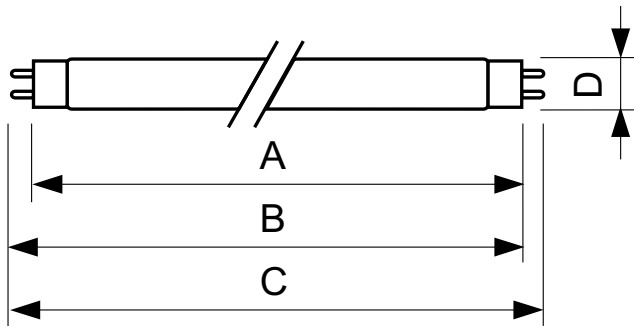

Product data

General information	
Cap-Base	G13 [Medium Bi-Pin Fluorescent]
Life To 10% Failures (Nom)	10000 h
Life to 50% Failures (Nom)	15000 h
Life to 50% Failures Preheat (Nom)	20000 h

Light technical	
Color Code	865 [CCT of 6500K]
Luminous Flux (Rated) (Nom)	3070 lm
Color Designation	Cool Daylight
Lumen Maintenance 2000 h (Nom)	96 %
Lumen Maintenance 5000 h (Nom)	94 %
Correlated Color Temperature (Nom)	6500 K
Luminous Efficacy (rated) (Nom)	85 lm/W
Color Rendering Index (Nom)	80

Operating and electrical	
Power (Rated) (Nom)	36 W
Lamp Current (Nom)	0.440 A
Voltage (Nom)	103 V

Controls and dimming	
Dimmable	Yes

Mechanical and housing	
Bulb Shape	T8 [26 mm (T8)]

Approval and application	
Mercury (Hg) Content (Nom)	2.0 mg

Product data	
Full product code	871150028563840
Order product name	TL-D 36W/865 1SL/25
EAN/UPC - Product	8711500285638
Order code	927982286536
Numerator - Quantity Per Pack	1
Numerator - Packs per outer box	25
Material Nr. (12NC)	927982286536
Net Weight (Piece)	0.140 kg

TL-D LIFEMAX Super 80

Dimensional drawing

TL-D 36W/865 1SL/25

Product	D (max)	A (max)	B (max)	B (min)	C (max)
TL-D 36W/865 1SL/25	28 mm	1199.4 mm	1206.5 mm	1204.1 mm	1213.6 mm

Photometric data

Lightcolor /865