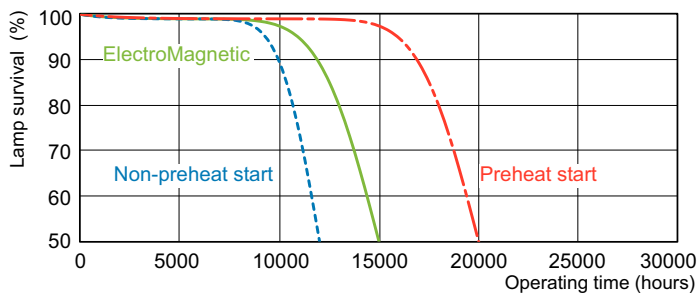

Lightcolor /865

Lifetime

TL-D Super 80 Life Expectancy 3 h cycle

TL-D Super 80 Life Expectancy 12 h cycle

TL-D LIFEMAX Super 80

Lifetime

TL-D Super 80 Lumen Maintenance 3 h + 12 h cycle