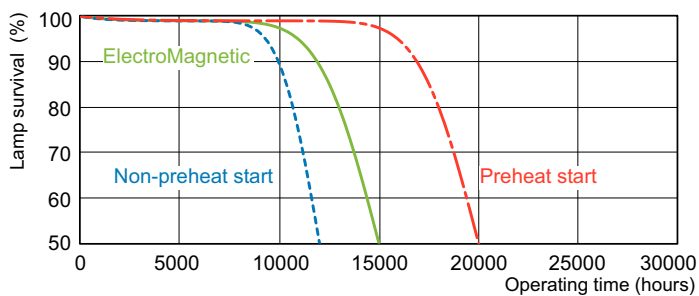

Lifetime

TL-D Super 80 Life Expectancy 3 h cycle