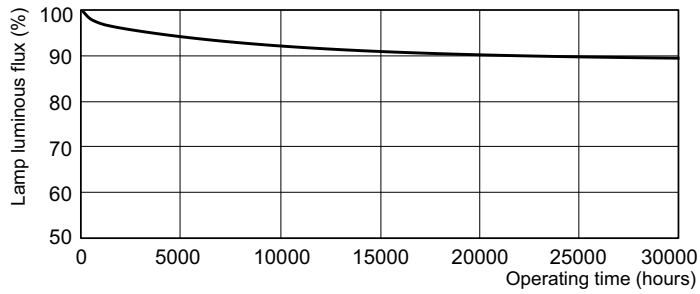

TL-D LIFEMAX Super 80

Lifetime

TL-D Super 80 Lumen Maintenance 3 h + 12 h cycle