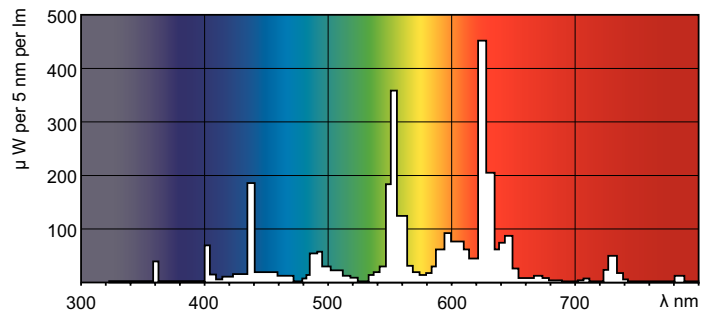

## TL-D 36W/830 1SL/25

The TL-D LIFEMAX Super 80 lamp offers more lumens per watt and better color rendering than TL-D standard colors. Furthermore, it has a lower mercury content. The lamp can be operated in existing TL-D luminaires.

### Product data

General information	
Cap-Base	G13 [ Medium Bi-Pin Fluorescent]
Life To 10% Failures (Nom)	10000 h
Life to 50% Failures (Nom)	15000 h
Life to 50% Failures Preheat (Nom)	20000 h

Light technical	
Color Code	830 [ CCT of 3000K]
Luminous Flux (Rated) (Nom)	3250 lm
Color Designation	Warm White (WW)
Lumen Maintenance 2000 h (Nom)	96 %
Lumen Maintenance 5000 h (Nom)	94 %
Correlated Color Temperature (Nom)	3000 K
Luminous Efficacy (rated) (Nom)	90 lm/W
Color Rendering Index (Nom)	83

# TL-D LIFEMAX Super 80

## Photometric data

Lightcolor /830

Lightcolor /830