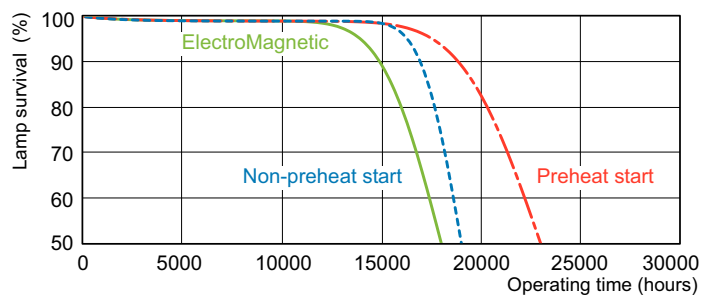

TL-D LIFEMAX Super 80

Dimensional drawing

TL-D 18W/865/GC

Product	D (max)	A (max)	B (max)	B (min)	C (max)
TL-D 18W/865 1SL/25	28 mm	589.8 mm	596.9 mm	594.5 mm	604 mm

Photometric data

Lightcolor /865

Lightcolor /865

Lifetime

TL-D Super 80 Life Expectancy 3 h cycle

TL-D Super 80 Life Expectancy 12 h cycle

TL-D LIFEMAX Super 80

Lifetime

TL-D Super 80 Lumen Maintenance 3 h + 12 h cycle