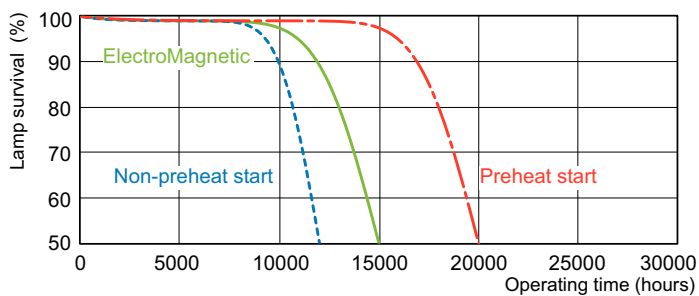

TL-D LIFEMAX Super 80

Dimensional drawing

TL-D 18W/865/GC

Product	D (max)	A (max)	B (max)	B (min)	C (max)
TL-D 18W/865 1SL/25	28 mm	589.8 mm	596.9 mm	594.5 mm	604 mm

Photometric data

Lightcolor /865

Lightcolor /865

Lifetime

TL-D Super 80 Life Expectancy 3 h cycle

TL-D Super 80 Life Expectancy 12 h cycle

TL-D LIFEMAX Super 80

Lifetime

TL-D Super 80 Lumen Maintenance 3 h + 12 h cycle