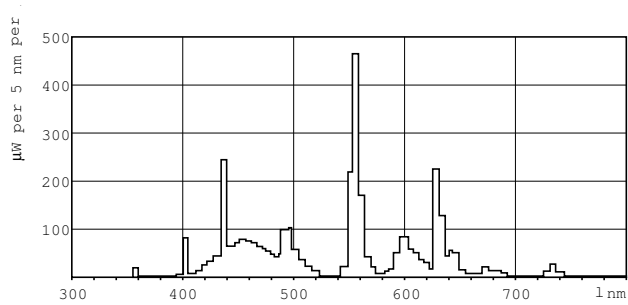

Approval and Application	
Mercury (Hg) Content (Nom)	2.0 mg

Product Data	
Full product code	871150028562100
Order product name	TL-D 18W/865 1SL/25
EAN/UPC - Product	8711500285621
Order code	927980286536
Numerator - Quantity Per Pack	1
Numerator - Packs per outer box	25
Material Nr. (12NC)	927980286536
Net Weight (Piece)	0.070 kg

TL-D LIFEMAX Super 80

Dimensional drawing

TL-D 18W/865/GC

Product	D (max)	A (max)	B (max)	B (min)	C (max)
TL-D 18W/865 1SL/25	28 mm	589.8 mm	596.9 mm	594.5 mm	604 mm

Photometric data

Lightcolor /865

Lightcolor /865

Lifetime

TL-D Super 80 Life Expectancy 3 h cycle

TL-D Super 80 Life Expectancy 12 h cycle

TL-D LIFEMAX Super 80

Lifetime

TL-D Super 80 Lumen Maintenance 3 h + 12 h cycle