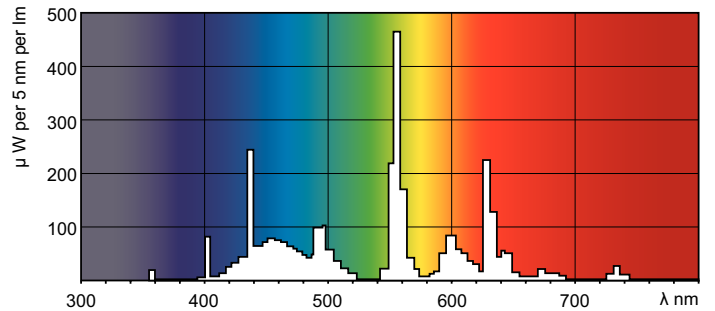

TL-D LIFEMAX Super 80

TL-D 18W/865 1SL/25

The TL-D LIFEMAX Super 80 lamp offers more lumens per watt and better color rendering than TL-D standard colors. Furthermore, it has a lower mercury content. The lamp can be operated in existing TL-D luminaires.

TL-D LIFEMAX Super 80

Dimensional drawing

TL-D 18W/865/GC

Product	D (max)	A (max)	B (max)	B (min)	C (max)
TL-D 18W/865 1SL/25	28 mm	589.8 mm	596.9 mm	594.5 mm	604 mm

Photometric data

Lightcolor /865

Lightcolor /865

Lifetime

TL-D Super 80 Life Expectancy 3 h cycle

TL-D Super 80 Life Expectancy 12 h cycle

TL-D LIFEMAX Super 80

Lifetime

TL-D Super 80 Lumen Maintenance 3 h + 12 h cycle