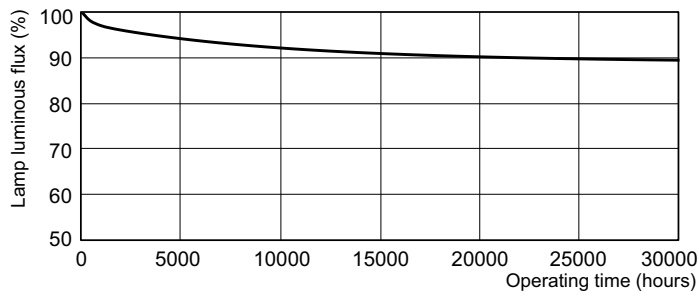

Lifetime

TL-D Super 80 Life Expectancy 3 h cycle

TL-D Super 80 Life Expectancy 12 h cycle

TL-D LIFEMAX Super 80

Lifetime

TL-D Super 80 Lumen Maintenance 3 h + 12 h cycle