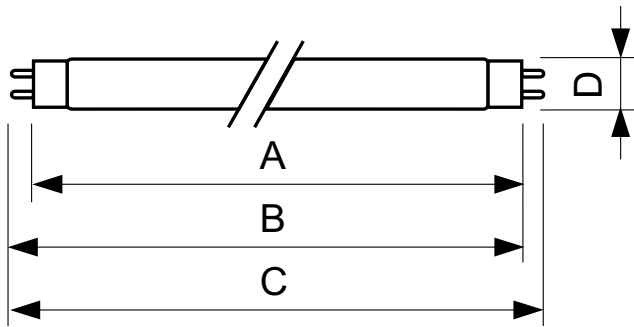

Product data

General Information	
Cap-Base	G13 [Medium Bi-Pin Fluorescent]
Life To 10% Failures (Nom)	10000 h
Life to 50% Failures (Nom)	13000 h
Life to 50% Failures Preheat (Nom)	20000 h

Light Technical	
Color Code	865 [CCT of 6500K]
Luminous Flux (Rated) (Nom)	1275 lm
Color Designation	Cool Daylight
Lumen Maintenance 2000 h (Nom)	96 %
Lumen Maintenance 5000 h (Nom)	94 %
Correlated Color Temperature (Nom)	6500 K
Luminous Efficacy (rated) (Nom)	71 lm/W
Color Rendering Index (Nom)	80

Operating and Electrical	
Power (Rated) (Nom)	18 W
Lamp Current (Nom)	0.360 A
Voltage (Nom)	59 V

Controls and Dimming	
Dimmable	Yes

Mechanical and Housing	
Cap-Base Information	Green [Green Base]
Bulb Shape	T8 [26 mm (T8)]

Approval and Application	
Mercury (Hg) Content (Nom)	2.0 mg

Product Data	
Full product code	871150028562100
Order product name	TL-D 18W/865 1SL/25
EAN/UPC - Product	8711500285621
Order code	927980286536
Numerator - Quantity Per Pack	1
Numerator - Packs per outer box	25
Material Nr. (12NC)	927980286536
Net Weight (Piece)	0.070 kg

TL-D LIFEMAX Super 80

Dimensional drawing

TL-D 18W/865/GC

Product	D (max)	A (max)	B (max)	B (min)	C (max)
TL-D 18W/865 1SL/25	28 mm	589.8 mm	596.9 mm	594.5 mm	604 mm

Photometric data

Lightcolor /865

Lightcolor /865