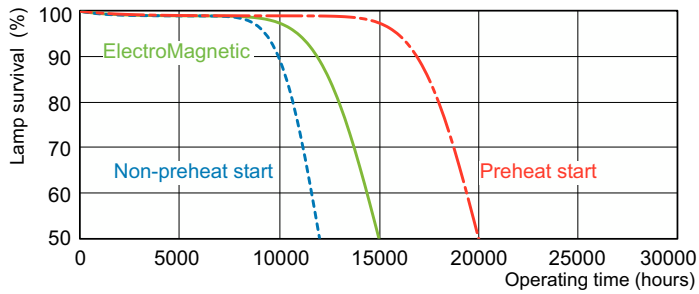

TL-D LIFEMAX Super 80

Dimensional drawing

Product	D (max)	A (max)	B (max)	B (min)	C (max)
TL-D 18W/840 1SL/25	28 mm	589.8 mm	596.9 mm	594.5 mm	604 mm

Lifetime

Life Expectancy Diagram - TL-D 18W/840 1SL/25

Lumen Maintenance Diagram - TL-D 18W/840 1SL/25