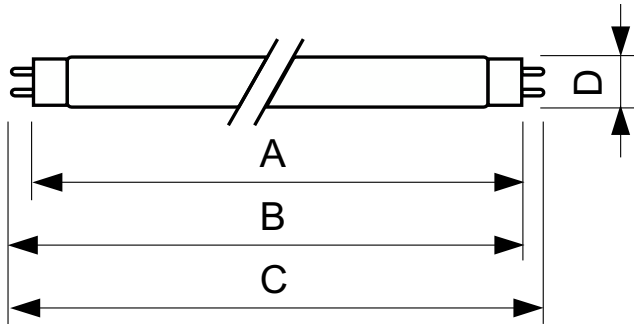

TL-D LIFEMAX Super 80

TL-D 18W/840 1SL/25

The TL-D LIFEMAX Super 80 lamp offers more lumens per watt and better color rendering than TL-D standard colors. Furthermore, it has a lower mercury content. The lamp can be operated in existing TL-D luminaires.

Product data

General Information	
Cap-Base	G13 [Medium Bi-Pin Fluorescent]
Nominal lifetime	15,000 hour(s)
Life to 50% Failures (Nom)	13,000 hour(s)
Light Technical	
Color Code	840 [CCT of 4000K]
Color Designation	Cool White (CW)
Correlated Color Temperature (Nom)	4000 K
Luminous Efficacy (rated) (Nom)	75 lm/W
Color rendering index (CRI)	82
Operating and Electrical	
Power Consumption	18 W
Lamp Current (Nom)	0.360 A
Voltage (Nom)	59 V
Voltage (Nom)	59 V
Controls and Dimming	
Dimmable	Yes

Mechanical and Housing	
Bulb Shape	T8 [26 mm (T8)]
Approval and Application	
Mercury (Hg) Content (Nom)	2.0 mg
Product Data	
Full product code	871150028560700
Order product name	TL-D 18W/840 1SL/25
EAN/UPC - Product	8711500285607
Order code	927980284036
Numerator - Quantity Per Pack	1
Numerator - Packs per outer box	25
Material Nr. (12NC)	927980284036
Full product name	TL-D 18W/840 1SL/25
EAN/UPC - Case	8711500285812
EAN/UPC - Product/Case	8711500285607

TL-D LIFEMAX Super 80

Dimensional drawing

Product	D (max)	A (max)	B (max)	B (min)	C (max)
TL-D 18W/840 1SL/25	28 mm	589.8 mm	596.9 mm	594.5 mm	604 mm

Lifetime

Life Expectancy Diagram - TL-D 18W/840 1SL/25