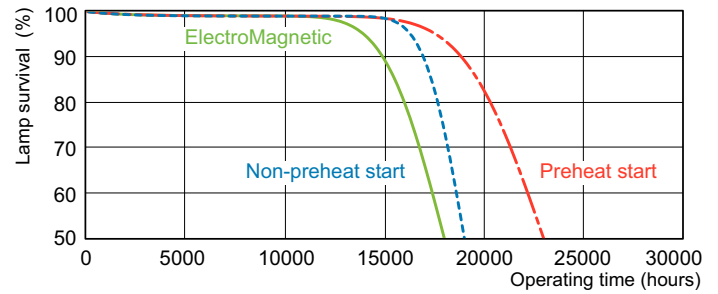

TL-D LIFEMAX Super 80

Dimensional drawing

Product	D (max)	A (max)	B (max)	B (min)	C (max)
TL-D 18W/840 1SL/25	28 mm	589.8 mm	596.9 mm	594.5 mm	604 mm

Lifetime

Life Expectancy Diagram - TL-D 18W/840 1SL/25

Lumen Maintenance Diagram - TL-D 18W/840 1SL/25