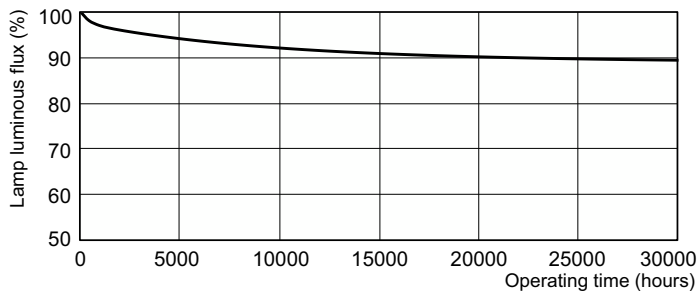

Product data

General Information	
Cap-Base	G13 [Medium Bi-Pin Fluorescent]
Nominal lifetime	15,000 hour(s)
Life to 50% Failures (Nom)	13,000 hour(s)
Light Technical	
Color Code	840 [CCT of 4000K]
Color Designation	Cool White (CW)
Correlated Color Temperature (Nom)	4000 K
Luminous Efficacy (rated) (Nom)	75 lm/W
Color rendering index (CRI)	82
Operating and Electrical	
Power Consumption	18 W
Lamp Current (Nom)	0.360 A
Voltage (Nom)	59 V
Voltage (Nom)	59 V
Controls and Dimming	
Dimmable	Yes

TL-D LIFEMAX Super 80

Dimensional drawing

Product	D (max)	A (max)	B (max)	B (min)	C (max)
TL-D 18W/840 1SL/25	28 mm	589.8 mm	596.9 mm	594.5 mm	604 mm

Lifetime

Life Expectancy Diagram - TL-D 18W/840 1SL/25

Life Expectancy Diagram - TL-D 18W/840 1SL/25

Lumen Maintenance Diagram - TL-D 18W/840 1SL/25

TL-D LIFEMAX Super 80