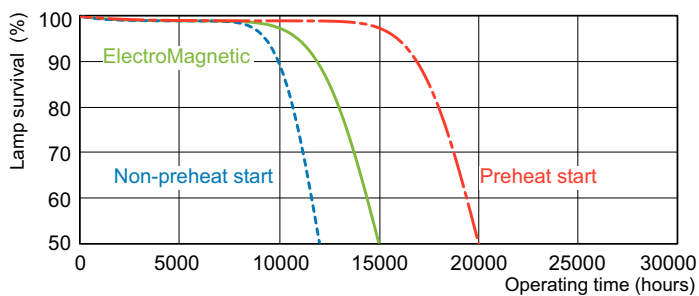

Lifetime

TL-D Super 80 Life Expectancy 3 h cycle