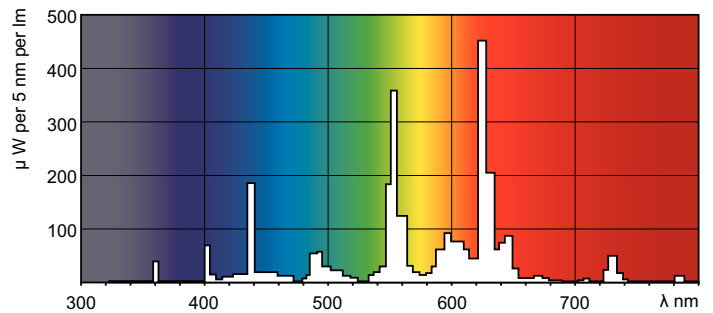

### Product data

General information	
Cap-Base	G13 [ Medium Bi-Pin Fluorescent]
Life To 10% Failures (Nom)	10000 h
Life to 50% Failures (Nom)	13000 h
Life to 50% Failures Preheat (Nom)	20000 h

Light technical	
Color Code	830 [ CCT of 3000K]
Luminous Flux (Rated) (Nom)	1350 lm
Color Designation	Warm White (WW)
Lumen Maintenance 2000 h (Nom)	96 %
Lumen Maintenance 5000 h (Nom)	94 %
Correlated Color Temperature (Nom)	3000 K
Luminous Efficacy (rated) (Nom)	75 lm/W
Color Rendering Index (Nom)	83

# TL-D LIFEMAX Super 80

## Dimensional drawing

TL-D 18W/830 1SL/25

Product	D (max)	A (max)	B (max)	B (min)	C (max)
TL-D 18W/830 1SL/25	28 mm	589.8 mm	596.9 mm	594.5 mm	604 mm

## Photometric data

Lightcolor /830

Lightcolor /830