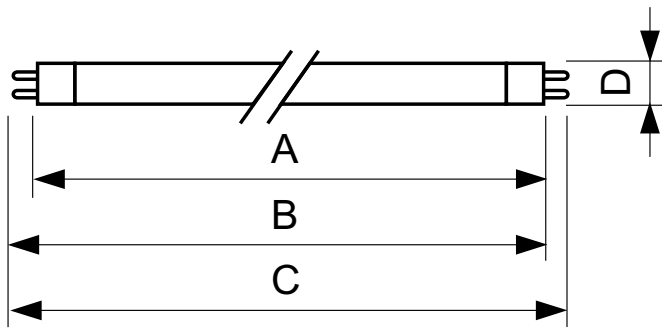

TL5 Essential HE Super 80

Controls and dimming

Dimmable	No
----------	----

Mechanical and housing

Bulb Shape	T5 [16 mm (T5)]
------------	------------------

Approval and application

Mercury (Hg) Content (Nom)	2.0 mg
Energy Consumption kWh/1000 h	31 kWh

Product data

Full product code	871150057047555
-------------------	-----------------

Order product name	TL5 Essential 28W/865 1SL/40
EAN/UPC - Product	8711500570475
Order code	927926786558
Numerator - Quantity Per Pack	1
Local code description	TL5 ESSENTIAL 28W/865 1SL/40
Numerator - Packs per outer box	40
Material Nr. (12NC)	927926786558
Net Weight (Piece)	88.500 g

Dimensional drawing

TL5 Essential 28W/865 1SL/40

Product	D (max)	A (max)	B (max)	B (min)	C (max)
TL5 Essential 28W/865 1SL/40	17.0 mm	1149.0 mm	1156.1 mm	1153.7 mm	1163.2 mm

Photometric data

Lightcolor /865