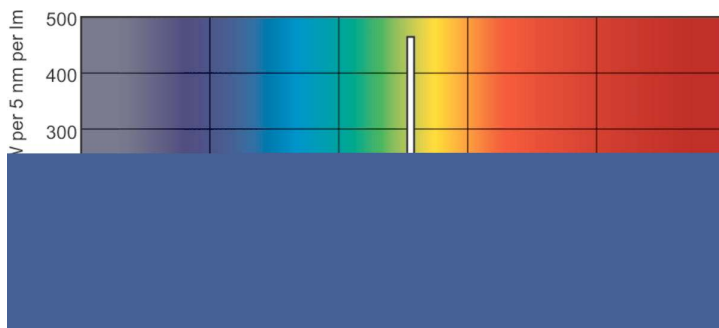

Warnings and Safety

- 20,000 hours lifetime (50% survival point, 3 hour cycle) with preheat ballast which is ENEC compliant. Lifetime performance may differ on non-ENEC compliant ballasts.

Product data

General information		Color Rendering Index (Max)	
Cap-Base	G5 [G5]	Color Rendering Index (Min)	80
Life to 50% Failures Preheat (Nom)	20000 h	Color Rendering Index (Nom)	82
LSF Preheat 2000 h Rated	98 %	LLMF 2000 h Rated	94 %
LSF Preheat 4000 h Rated	97 %	LLMF 4000 h Rated	92 %
LSF Preheat 6000 h Rated	95 %	LLMF 6000 h Rated	91 %
LSF Preheat 8000 h Rated	93 %	LLMF 8000 h Rated	90 %
LSF Preheat 16000 h Rated	70 %	LLMF 12000 h Rated	88 %
LSF Preheat 20000 h Rated	50 %	LLMF 16000 h Rated	87 %
		LLMF 20000 h Rated	86 %
Light technical		Operating and electrical	
Color Code	865 [CCT of 6500K]	Power (Rated) (Nom)	27.8 W
Luminous Flux (Nom)	2700 lm	Lamp Current (Nom)	0.170 A
Luminous Flux (Rated) (Nom)	2600 lm		
Color Designation	Cool Daylight	Temperature	
Luminous Efficacy (@ Max Lumen, Rated) (Nom)	97 lm/W	Design Temperature (Nom)	30 °C
Correlated Color Temperature (Nom)	6500 K		
Luminous Efficacy (rated) (Nom)	94 lm/W		

Product data

Full product code	871150057047555
-------------------	-----------------

Order product name	TL5 Essential 28W/865 1SL/40
EAN/UPC - Product	8711500570475
Order code	927926786558
Numerator - Quantity Per Pack	1
Local code description	TL5 ESSENTIAL 28W/865 1SL/40
Numerator - Packs per outer box	40
Material Nr. (12NC)	927926786558
Net Weight (Piece)	88.500 g

Dimensional drawing

TL5 Essential 28W/865 1SL/40

Product	D (max)	A (max)	B (max)	B (min)	C (max)
TL5 Essential 28W/865 1SL/40	17.0 mm	1149.0 mm	1156.1 mm	1153.7 mm	1163.2 mm

Photometric data

Lightcolor /865