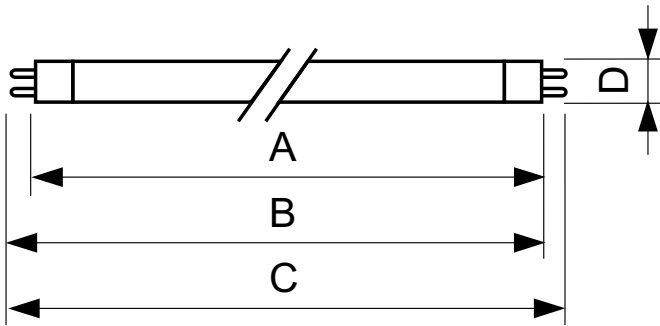

TL5 Essential HE Super 80

Controls and dimming

Dimmable	No
----------	----

Mechanical and housing

Bulb Shape	T5 [16 mm (T5)]
------------	------------------

Approval and application

Mercury (Hg) Content (Nom)	2.0 mg
Energy Consumption kWh/1000 h	31 kWh

Product data

Full product code	871150057043755
-------------------	-----------------

Order product name	TL5 Essential 28W/830 1SL/40
EAN/UPC - Product	8711500570437
Order code	927926783058
Numerator - Quantity Per Pack	1
Local code description	TL5 ESSENTIAL 28W/830 1SL/40
Numerator - Packs per outer box	40
Material Nr. (12NC)	927926783058
Net Weight (Piece)	88.500 g

Dimensional drawing

TL5 Essential 28W/830 1SL/40

Product	D (max)	A (max)	B (max)	B (min)	C (max)
TL5 Essential 28W/830 1SL/40	17.0 mm	1149.0 mm	1156.1 mm	1153.7 mm	1163.2 mm

Photometric data

Lightcolor /830