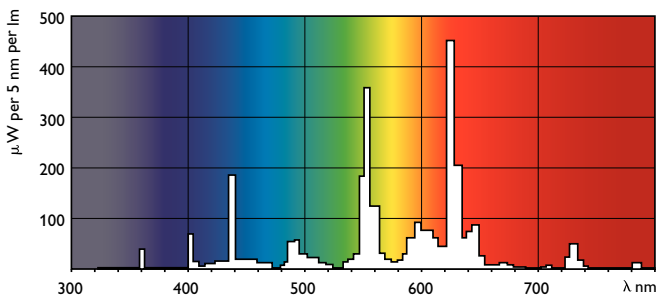

TL5 Essential HE Super 80

Controls and dimming

Dimmable	No
----------	----

Mechanical and housing

Bulb Shape	T5 [16 mm (T5)]
------------	------------------

Approval and application

Mercury (Hg) Content (Nom)	2.0 mg
Energy Consumption kWh/1000 h	31 kWh

Product data

Full product code	871150057043755
-------------------	-----------------

Order product name	TL5 Essential 28W/830 1SL/40
EAN/UPC - Product	8711500570437
Order code	927926783058
Numerator - Quantity Per Pack	1
Local code description	TL5 ESSENTIAL 28W/830 1SL/40
Numerator - Packs per outer box	40
Material Nr. (12NC)	927926783058
Net Weight (Piece)	88.500 g

Dimensional drawing

TL5 Essential 28W/830 1SL/40

Product	D (max)	A (max)	B (max)	B (min)	C (max)
TL5 Essential 28W/830 1SL/40	17.0 mm	1149.0 mm	1156.1 mm	1153.7 mm	1163.2 mm

Photometric data

Lightcolor /830