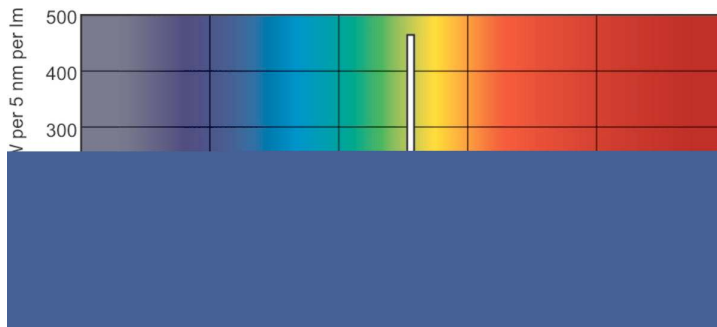

Warnings and Safety

- 20,000 hours lifetime (50% survival point, 3 hour cycle) with preheat ballast which is ENEC compliant. Lifetime performance may differ on non-ENEC compliant ballasts.

Product data

General information		Color Rendering Index (Max)	
Cap-Base	G5 [G5]	Color Rendering Index (Max)	85
Life to 50% Failures Preheat (Nom)	20000 h	Color Rendering Index (Min)	80
LSF Preheat 2000 h Rated	98 %	Color Rendering Index (Nom)	82
LSF Preheat 4000 h Rated	97 %	LLMF 2000 h Rated	94 %
LSF Preheat 6000 h Rated	95 %	LLMF 4000 h Rated	92 %
LSF Preheat 8000 h Rated	93 %	LLMF 6000 h Rated	91 %
LSF Preheat 16000 h Rated	70 %	LLMF 8000 h Rated	90 %
LSF Preheat 20000 h Rated	50 %	LLMF 12000 h Rated	88 %
		LLMF 16000 h Rated	87 %
		LLMF 20000 h Rated	86 %
Light technical		Operating and electrical	
Color Code	865 [CCT of 6500K]	Power (Rated) (Nom)	20.8 W
Luminous Flux (Nom)	1900 lm	Lamp Current (Nom)	0.170 A
Luminous Flux (Rated) (Nom)	1750 lm		
Color Designation	Cool Daylight	Temperature	
Luminous Efficacy (@ Max Lumen, Rated) (Nom)	92 lm/W	Design Temperature (Nom)	30 °C
Correlated Color Temperature (Nom)	6500 K		
Luminous Efficacy (rated) (Nom)	84 lm/W		

Dimensional drawing

Product	D (max)	A (max)	B (max)	B (min)	C (max)
TL5 Essential 21W/865 1SL/40	17.0 mm	849.0 mm	856.1 mm	853.7 mm	863.2 mm

TL5 Essential 21W/865 1SL/40

Photometric data

Lightcolor /865

TL5 Essential HE Super 80