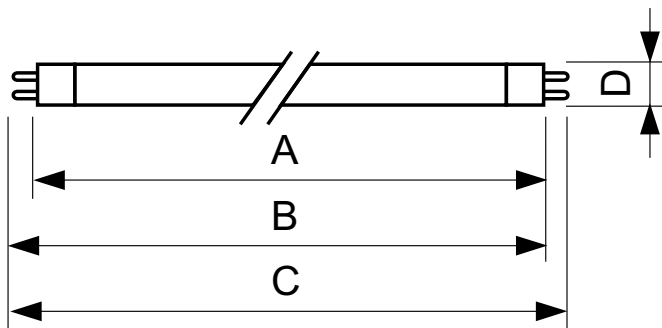

Warnings and Safety

- 20,000 hours lifetime (50% survival point, 3 hour cycle) with preheat ballast which is ENEC compliant. Lifetime performance may differ on non-ENEC compliant ballasts.

Product data

General information		Color Rendering Index (Max)	
Cap-Base	G5 [G5]	Color Rendering Index (Max)	85
Life to 50% Failures Preheat (Nom)	20000 h	Color Rendering Index (Min)	80
LSF Preheat 2000 h Rated	98 %	Color Rendering Index (Nom)	82
LSF Preheat 4000 h Rated	97 %	LLMF 2000 h Rated	94 %
LSF Preheat 6000 h Rated	95 %	LLMF 4000 h Rated	92 %
LSF Preheat 8000 h Rated	93 %	LLMF 6000 h Rated	91 %
LSF Preheat 16000 h Rated	70 %	LLMF 8000 h Rated	90 %
LSF Preheat 20000 h Rated	50 %	LLMF 12000 h Rated	88 %
		LLMF 16000 h Rated	87 %
		LLMF 20000 h Rated	86 %
Light technical		Operating and electrical	
Color Code	865 [CCT of 6500K]	Power (Rated) (Nom)	20.8 W
Luminous Flux (Nom)	1900 lm	Lamp Current (Nom)	0.170 A
Luminous Flux (Rated) (Nom)	1750 lm		
Color Designation	Cool Daylight	Temperature	
Luminous Efficacy (@ Max Lumen, Rated) (Nom)	92 lm/W	Design Temperature (Nom)	30 °C
Correlated Color Temperature (Nom)	6500 K		
Luminous Efficacy (rated) (Nom)	84 lm/W		

TL5 Essential HE Super 80

Controls and dimming	
Dimmable	No
Mechanical and housing	
Bulb Shape	T5 [16 mm (T5)]
Approval and application	
Mercury (Hg) Content (Nom)	2.0 mg
Product data	
Full product code	871150057041355

Order product name	TL5 Essential 21W/865 1SL/40
EAN/UPC - Product	8711500570413
Order code	927926486558
Numerator - Quantity Per Pack	1
Numerator - Packs per outer box	40
Material Nr. (12NC)	927926486558
Net Weight (Piece)	66.000 g

Dimensional drawing

Product	D (max)	A (max)	B (max)	B (min)	C (max)
TL5 Essential 21W/865 1SL/40	17.0 mm	849.0 mm	856.1 mm	853.7 mm	863.2 mm

TL5 Essential 21W/865 1SL/40

Photometric data

Lightcolor /865

TL5 Essential HE Super 80