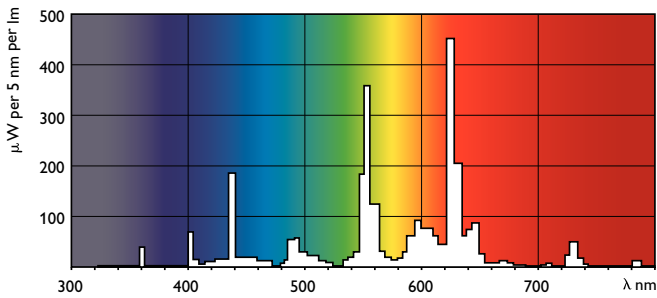

Warnings and Safety

• 20,000 hours lifetime (50% survival point, 3 hour cycle) with preheat ballast which is ENEC compliant. Lifetime performance may differ on non-ENEC compliant ballasts.

Product data

General information		Color Rendering Index (Max)	
Cap-Base	G5 [G5]	Color Rendering Index (Max)	85
Life to 50% Failures Preheat (Nom)	20000 h	Color Rendering Index (Min)	80
LSF Preheat 2000 h Rated	98 %	Color Rendering Index (Nom)	82
LSF Preheat 4000 h Rated	97 %	LLMF 2000 h Rated	94 %
LSF Preheat 6000 h Rated	95 %	LLMF 4000 h Rated	92 %
LSF Preheat 8000 h Rated	93 %	LLMF 6000 h Rated	91 %
LSF Preheat 16000 h Rated	70 %	LLMF 8000 h Rated	90 %
LSF Preheat 20000 h Rated	50 %	LLMF 12000 h Rated	88 %
		LLMF 16000 h Rated	87 %
		LLMF 20000 h Rated	86 %
Light technical		Operating and electrical	
Color Code	830 [CCT of 3000K]	Power (Rated) (Nom)	20.8 W
Luminous Flux (Nom)	2100 lm	Lamp Current (Nom)	0.170 A
Luminous Flux (Rated) (Nom)	1950 lm		
Color Designation	Warm White (WW)	Temperature	
Luminous Efficacy (@ Max Lumen, Rated) (Nom)	101 lm/W	Design Temperature (Nom)	30 °C
Correlated Color Temperature (Nom)	3000 K		
Luminous Efficacy (rated) (Nom)	94 lm/W		

TL5 Essential HE Super 80

Controls and dimming

Dimmable	No
----------	----

Mechanical and housing

Bulb Shape	T5 [16 mm (T5)]
------------	------------------

Approval and application

Mercury (Hg) Content (Nom)	2.0 mg
Energy Consumption kWh/1000 h	23 kWh

Product data

Full product code	871150057037655
-------------------	-----------------

Order product name	TL5 Essential 21W/830 1SL/40
EAN/UPC - Product	8711500570376
Order code	927926483058
Numerator - Quantity Per Pack	1
Numerator - Packs per outer box	40
Material Nr. (12NC)	927926483058
Net Weight (Piece)	64.000 g

Dimensional drawing

Product	D (max)	A (max)	B (max)	B (min)	C (max)
TL5 Essential 21W/830 1SL/40	17.0 mm	849.0 mm	856.1 mm	853.7 mm	863.2 mm

TL5 Essential 21W/830 1SL/40

Photometric data

Lightcolor /830

TL5 Essential HE Super 80