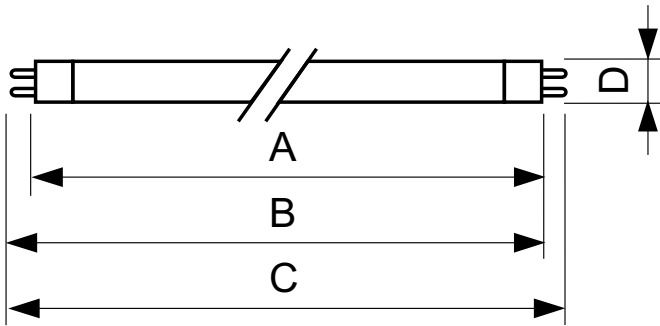

TL5 Essential HE Super 80

Controls and dimming

Dimmable	No
----------	----

Mechanical and housing

Bulb Shape	T5 [16 mm (T5)]
------------	------------------

Approval and application

Mercury (Hg) Content (Nom)	2.0 mg
Energy Consumption kWh/1000 h	23 kWh

Product data

Full product code	871150057037655
-------------------	-----------------

Order product name	TL5 Essential 21W/830 1SL/40
EAN/UPC - Product	8711500570376
Order code	927926483058
Numerator - Quantity Per Pack	1
Numerator - Packs per outer box	40
Material Nr. (12NC)	927926483058
Net Weight (Piece)	64.000 g

Dimensional drawing

Product	D (max)	A (max)	B (max)	B (min)	C (max)
TL5 Essential 21W/830 1SL/40	17.0 mm	849.0 mm	856.1 mm	853.7 mm	863.2 mm

TL5 Essential 21W/830 1SL/40

Photometric data

Lightcolor /830

TL5 Essential HE Super 80