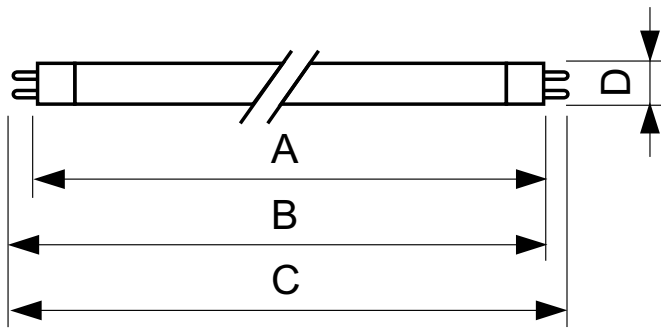

TL5 Essential HE Super 80

Controls and dimming	
Dimmable	No
Mechanical and housing	
Bulb Shape	T5 [16 mm (T5)]
Approval and application	
Mercury (Hg) Content (Nom)	2.0 mg
Energy Consumption kWh/1000 h	15 kWh
Product data	
Full product code	871150057035255

Order product name	TL5 Essential 14W/865 1SL/40
EAN/UPC - Product	8711500570352
Order code	927925986558
Numerator - Quantity Per Pack	1
Local code description	TL5 ESSENTIAL 14W/865 1SL/40
Numerator - Packs per outer box	40
Material Nr. (12NC)	927925986558
Net Weight (Piece)	47.500 g

Dimensional drawing

TL5 Essential 14W/865 1SL/40