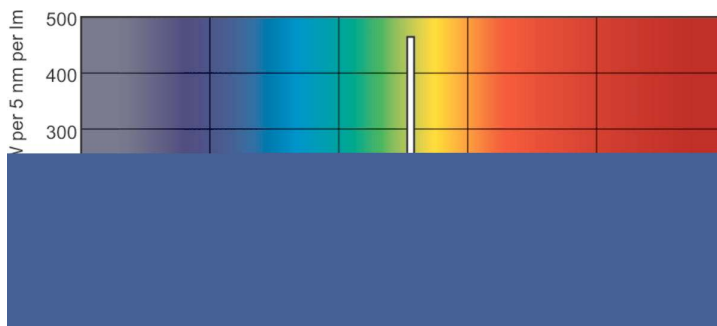

### Product data

General information	
Cap-Base	G5 [ G5]
Life to 50% Failures Preheat (Nom)	20000 h
LSF Preheat 2000 h Rated	98 %
LSF Preheat 4000 h Rated	97 %
LSF Preheat 6000 h Rated	95 %
LSF Preheat 8000 h Rated	93 %
LSF Preheat 16000 h Rated	70 %
LSF Preheat 20000 h Rated	50 %
Light technical	
Color Code	865 [ CCT of 6500K]
Luminous Flux (Nom)	1260 lm
Luminous Flux (Rated) (Nom)	1200 lm
Color Designation	Cool Daylight
Luminous Efficacy (@ Max Lumen, Rated) (Nom)	90 lm/W
Correlated Color Temperature (Nom)	6500 K
Luminous Efficacy (rated) (Nom)	84 lm/W

## Photometric data

Lightcolor /865