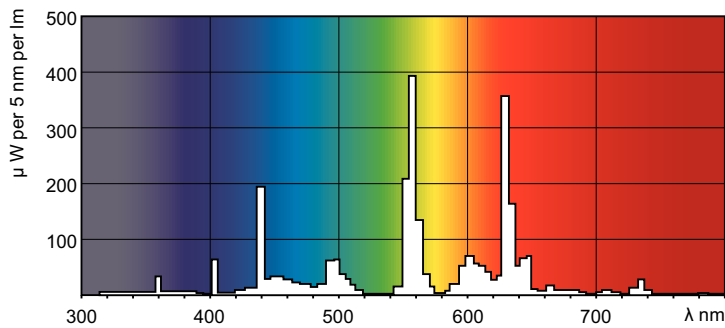

Warnings and Safety

- 20,000 hours lifetime (50% survival point, 3 hour cycle) with preheat ballast which is ENEC compliant. Lifetime performance may differ on non-ENEC compliant ballasts.

Product data

General Information		Color Rendering Index (Max)	
Cap-Base	G5 [G5]	Color Rendering Index (Max)	85
Life to 50% Failures Preheat (Nom)	20000 h	Color Rendering Index (Min)	80
LSF Preheat 2000 h Rated	98 %	Color Rendering Index (Nom)	82
LSF Preheat 4000 h Rated	97 %	LLMF 2000 h Rated	94 %
LSF Preheat 6000 h Rated	95 %	LLMF 4000 h Rated	92 %
LSF Preheat 8000 h Rated	93 %	LLMF 6000 h Rated	91 %
LSF Preheat 16000 h Rated	70 %	LLMF 8000 h Rated	90 %
LSF Preheat 20000 h Rated	50 %	LLMF 12000 h Rated	88 %
		LLMF 16000 h Rated	87 %
		LLMF 20000 h Rated	86 %
Light Technical		Operating and Electrical	
Color Code	841 [CCT of 4100K (841)]	Power (Rated) (Nom)	14.3 W
Luminous Flux (Nom)	1350 lm	Lamp Current (Nom)	0.170 A
Luminous Flux (Rated) (Nom)	1260 lm		
Color Designation	Cool White (CW)	Temperature	
Luminous Efficacy (@ Max Lumen, Rated) (Nom)	96 lm/W	Design Temperature (Nom)	30 °C
Correlated Color Temperature (Nom)	4000 K		
Luminous Efficacy (rated) (Nom)	88 lm/W		

TL5 Essential HE Super 80

Controls and Dimming

Dimmable	No
----------	----

Mechanical and Housing

Bulb Shape	T5 [16 mm (T5)]
------------	------------------

Approval and Application

Mercury (Hg) Content (Nom)	2.0 mg
Energy Consumption kWh/1000 h	15 kWh

Product Data

Full product code	871150057033855
-------------------	-----------------

Order product name	TL5 Essential 14W/840 1SL/40
EAN/UPC - Product	8711500570338
Order code	927925984058
Numerator - Quantity Per Pack	1
Numerator - Packs per outer box	40
Material Nr. (12NC)	927925984058
Net Weight (Piece)	0.043 kg

Dimensional drawing

TL5 ESS 14W/840

Product	D (max)	A (max)	B (max)	B (min)	C (max)
TL5 Essential 14W/840 1SL/40	17.0 mm	549.0 mm	556.1 mm	553.7 mm	563.2 mm

Photometric data

Lightcolor /840

TL5 Essential HE Super 80