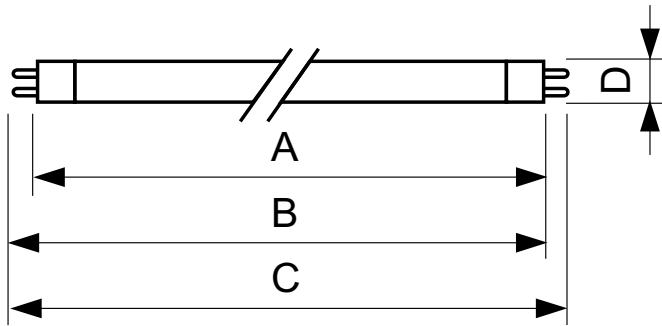

TL5 Essential HE Super 80

Controls and Dimming

Dimmable	No
----------	----

Mechanical and Housing

Bulb Shape	T5 [16 mm (T5)]
------------	------------------

Approval and Application

Mercury (Hg) Content (Nom)	2.0 mg
Energy Consumption kWh/1000 h	15 kWh

Product Data

Full product code	871150057033855
-------------------	-----------------

Order product name	TL5 Essential 14W/840 1SL/40
EAN/UPC - Product	8711500570338
Order code	927925984058
Numerator - Quantity Per Pack	1
Numerator - Packs per outer box	40
Material Nr. (12NC)	927925984058
Net Weight (Piece)	0.043 kg

Dimensional drawing

TL5 ESS 14W/840

Product	D (max)	A (max)	B (max)	B (min)	C (max)
TL5 Essential 14W/840 1SL/40	17.0 mm	549.0 mm	556.1 mm	553.7 mm	563.2 mm

Photometric data

Lightcolor /840

TL5 Essential HE Super 80