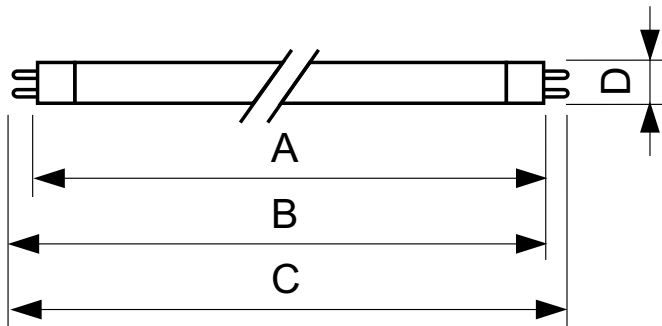

### Product data

General information		Luminous Efficacy (rated) (Nom)	
Cap-Base	G5 [ G5]		88 lm/W
Life to 50% Failures Preheat (Nom)	20000 h	Color Rendering Index (Max)	85
LSF Preheat 2000 h Rated	98 %	Color Rendering Index (Min)	80
LSF Preheat 4000 h Rated	97 %	Color Rendering Index (Nom)	82
LSF Preheat 6000 h Rated	95 %	LLMF 2000 h Rated	94 %
LSF Preheat 8000 h Rated	93 %	LLMF 4000 h Rated	92 %
LSF Preheat 16000 h Rated	70 %	LLMF 6000 h Rated	91 %
LSF Preheat 20000 h Rated	50 %	LLMF 8000 h Rated	90 %
		LLMF 12000 h Rated	88 %
		LLMF 16000 h Rated	87 %
		LLMF 20000 h Rated	86 %
Light technical		Operating and electrical	
Color Code	830 [ CCT of 3000K]	Power (Rated) (Nom)	14.3 W
Luminous Flux (Nom)	1350 lm	Lamp Current (Nom)	0.170 A
Luminous Flux (Rated) (Nom)	1260 lm		
Color Designation	Warm White (WW)		
Luminous Efficacy (@ Max Lumen, Rated) (Nom)	96 lm/W		
Correlated Color Temperature (Nom)	3000 K		

# TL5 Essential HE Super 80

Temperature	
Design Temperature (Nom)	30 °C
Controls and dimming	
Dimmable	No
Mechanical and housing	
Bulb Shape	T5 [ 16 mm (T5)]
Approval and application	
Mercury (Hg) Content (Nom)	2.0 mg
Product data	
Full product code	871150057031455

## Dimensional drawing

TL5 Essential 14W/830 1SL/40

Product	D (max)	A (max)	B (max)	B (min)	C (max)
TL5 Essential 14W/830 1SL/40	17.0 mm	549.0 mm	556.1 mm	553.7 mm	563.2 mm