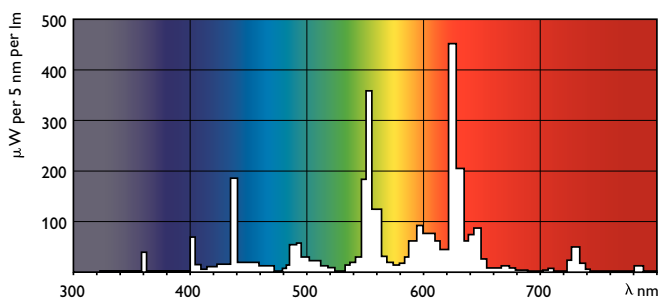

### Product data

General information		Luminous Efficacy (rated) (Nom)	
Cap-Base	G5 [ G5]		88 lm/W
Life to 50% Failures Preheat (Nom)	20000 h	Color Rendering Index (Max)	85
LSF Preheat 2000 h Rated	98 %	Color Rendering Index (Min)	80
LSF Preheat 4000 h Rated	97 %	Color Rendering Index (Nom)	82
LSF Preheat 6000 h Rated	95 %	LLMF 2000 h Rated	94 %
LSF Preheat 8000 h Rated	93 %	LLMF 4000 h Rated	92 %
LSF Preheat 16000 h Rated	70 %	LLMF 6000 h Rated	91 %
LSF Preheat 20000 h Rated	50 %	LLMF 8000 h Rated	90 %
		LLMF 12000 h Rated	88 %
		LLMF 16000 h Rated	87 %
		LLMF 20000 h Rated	86 %
Light technical		Operating and electrical	
Color Code	830 [ CCT of 3000K]	Power (Rated) (Nom)	14.3 W
Luminous Flux (Nom)	1350 lm	Lamp Current (Nom)	0.170 A
Luminous Flux (Rated) (Nom)	1260 lm		
Color Designation	Warm White (WW)		
Luminous Efficacy (@ Max Lumen, Rated) (Nom)	96 lm/W		
Correlated Color Temperature (Nom)	3000 K		

# TL5 Essential HE Super 80

Temperature	
Design Temperature (Nom)	30 °C
Controls and dimming	
Dimmable	No
Mechanical and housing	
Bulb Shape	T5 [ 16 mm (T5)]
Approval and application	
Mercury (Hg) Content (Nom)	2.0 mg
Product data	
Full product code	871150057031455

## Dimensional drawing

TL5 Essential 14W/830 1SL/40

Product	D (max)	A (max)	B (max)	B (min)	C (max)
TL5 Essential 14W/830 1SL/40	17.0 mm	549.0 mm	556.1 mm	553.7 mm	563.2 mm

## Photometric data

Lightcolor /830