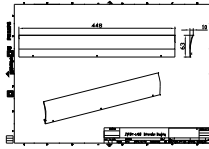

### Product data

General Information		Order product name	
Material	Aluminum	Order code	ZVP341 L45 glare shield (6 pcs)
Accessory color	Dark gray	Order code	911401756472
Mechanical and Housing		Numerator - Quantity Per Pack	1
Overall length	448 mm	Numerator - Packs per outer box	1
Overall width	10 mm	Material Nr. (12NC)	911401756472
Overall height	63 mm	Net Weight (Piece)	1.599 kg
Product Data			
Full product code	911401756472		

## Dimensional drawing