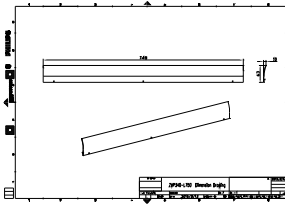

Warnings and Safety

- For outdoor use only.

Product data

General Information	
Material	Aluminum
Accessory color	Dark gray
Mechanical and Housing	
Overall length	748 mm
Overall width	10 mm
Overall height	63 mm
Product Data	
Full product code	911401756462

Order product name	ZVP340 L75 glare shield (12 pcs)
Order code	911401756462
Numerator - Quantity Per Pack	1
Numerator - Packs per outer box	1
Material Nr. (12NC)	911401756462
Net Weight (Piece)	2.499 kg

UniFlood M

Dimensional drawing

Mechanical accessory