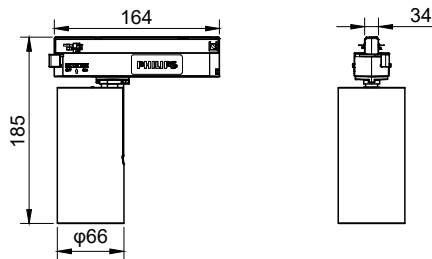

Truefashion Projector GCGM

Mechanical and Housing

Housing Material	Aluminum
Reflector material	-
Optic material	Polymethyl methacrylate
Optical cover/lens material	Polymethyl methacrylate
Fixation material	Aluminum
Optical cover/lens finish	Clear
Overall length	164 mm
Overall height	185 mm
Overall diameter	66 mm
Color	White

Approval and Application

Ingress protection code	IP20 [Finger-protected]
Mech. impact protection code	-

Initial Performance (IEC Compliant)

Initial luminous flux (system flux)	1079.2 lm
Luminous flux tolerance	+/-10%
Initial LED luminaire efficacy	101 lm/W
Init. Corr. Color Temperature	3000 K
Init. Color Rendering Index	>80
Initial chromaticity	(0.434, 0.403) SDCM<3
Initial input power	10.7 W

Power consumption tolerance	+/-10%

Over Time Performance (IEC Compliant)

Median useful life L70B50	50000 h
Median useful life L80B50	50000 h
Median useful life L90B50	32600 h

Application Conditions

Ambient temperature range	-20 to +35 °C
Maximum dim level	Not applicable
Suitable for random switching	No

Product Data

Full product code	911401561761
Order product name	ST700T LED10 830 PSU WB 1C WH
Order code	911401561761
Numerator - Quantity Per Pack	1
Numerator - Packs per outer box	1
Material Nr. (12NC)	911401561761
Net Weight (Piece)	0.450 kg

Dimensional drawing

ST700T Truefashion Projector GCGM