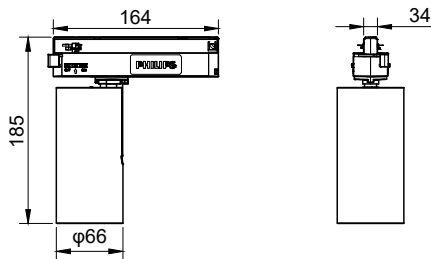

Truefashion Projector GCGM

Mechanical and Housing

Housing Material	Aluminum
Reflector material	-
Optic material	Polymethyl methacrylate
Optical cover/lens material	Polymethyl methacrylate
Fixation material	Aluminum
Optical cover/lens finish	Clear
Overall length	164 mm
Overall height	185 mm
Overall diameter	66 mm
Color	Black

Approval and Application

Ingress protection code	IP20 [Finger-protected]
Mech. impact protection code	-

Initial Performance (IEC Compliant)

Initial luminous flux (system flux)	1510.4 lm
Luminous flux tolerance	+/-10%
Initial LED luminaire efficacy	67.9 lm/W
Init. Corr. Color Temperature	3000 K
Init. Color Rendering Index	>90
Initial chromaticity	(0.422, 0.386) SDCM<3
Initial input power	22.3 W

Power consumption tolerance	+/-10%

Over Time Performance (IEC Compliant)

Median useful life L70B50	50000 h
Median useful life L80B50	50000 h
Median useful life L90B50	32600 h

Application Conditions

Ambient temperature range	-20 to +35 °C
Maximum dim level	Not applicable
Suitable for random switching	No

Product Data

Full product code	911401547161
Order product name	ST700T LED20 930PC PSU WB 1C BK
Order code	911401547161
Numerator - Quantity Per Pack	1
Numerator - Packs per outer box	1
Material Nr. (12NC)	911401547161
Net Weight (Piece)	0.449 kg

Dimensional drawing

ST700T Truefashion Projector GCGM