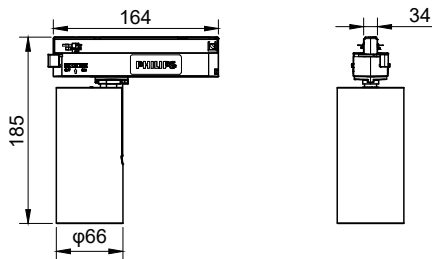

Truefashion Projector GCGM

Mechanical and housing

Housing Material	Aluminum
Reflector material	-
Optic material	Polymethyl methacrylate
Optical cover/lens material	Polymethyl methacrylate
Fixation material	Aluminum
Optical cover/lens finish	Clear
Overall length	164 mm
Overall height	185 mm
Overall diameter	66 mm
Color	White

Approval and application

Ingress protection code	IP20 [Finger-protected]
Mech. impact protection code	-

Initial performance (IEC compliant)

Initial luminous flux (system flux)	1604.8 lm
Luminous flux tolerance	+/-10%
Initial LED luminaire efficacy	72.1 lm/W
Init. Corr. Color Temperature	3000 K
Init. Color Rendering Index	>90
Initial chromaticity	(0.422, 0.386) SDCM<3
Initial input power	22.3 W

Power consumption tolerance	+/-10%

Over time performance (IEC compliant)

Median useful life L70B50	50000 h
Median useful life L80B50	50000 h
Median useful life L90B50	32600 h

Application conditions

Ambient temperature range	-20 to +35 °C
Maximum dim level	Not applicable
Suitable for random switching	No

Product data

Full product code	911401546761
Order product name	ST700T LED20 930PC PSU MB 1C WH
Order code	911401546761
Numerator - Quantity Per Pack	1
Numerator - Packs per outer box	1
Material Nr. (12NC)	911401546761
Net Weight (Piece)	0.449 kg

Dimensional drawing

ST700T LED20 930PC PSU MB 1C WH