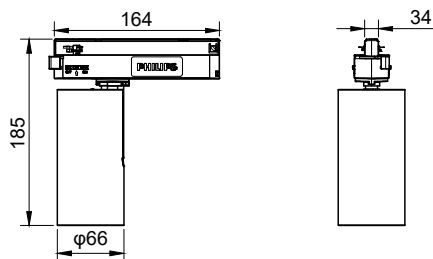

Truefashion Projector GCGM

Mechanical and housing

Housing Material	Aluminum
Reflector material	-
Optic material	Polymethyl methacrylate
Optical cover/lens material	Polymethyl methacrylate
Fixation material	Aluminum
Optical cover/lens finish	Clear
Overall length	164 mm
Overall height	185 mm
Overall diameter	66 mm
Color	White

Approval and application

Ingress protection code	IP20 [Finger-protected]
Mech. impact protection code	-

Initial performance (IEC compliant)

Initial luminous flux (system flux)	1604.8 lm
Luminous flux tolerance	+/-10%
Initial LED luminaire efficacy	72.1 lm/W
Init. Corr. Color Temperature	3000 K
Init. Color Rendering Index	>90
Initial chromaticity	(0.422, 0.386) SDCM<3
Initial input power	22.3 W

Power consumption tolerance	+/-10%

Over time performance (IEC compliant)

Median useful life L70B50	50000 h
Median useful life L80B50	50000 h
Median useful life L90B50	32600 h

Application conditions

Ambient temperature range	-20 to +35 °C
Maximum dim level	Not applicable
Suitable for random switching	No

Product data

Full product code	911401546661
Order product name	ST700T LED20 930PC PSU NB 1C WH
Order code	911401546661
Numerator - Quantity Per Pack	1
Numerator - Packs per outer box	1
Material Nr. (12NC)	911401546661
Net Weight (Piece)	0.449 kg

Dimensional drawing

ST700T LED20 930PC PSU NB 1C WH