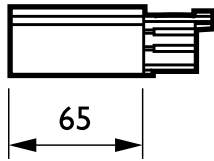

3-circuit Square RCS750

ZRS750 EPSL BK (XTS12-2+41-2)

3-circuit track - Right hand power supply - SUPPLY RIGHT

The RCS750 3-circuit square track system is made up of a solid aluminum track available in lengths of 1, 2, 3 and 4 m with four electrical conductors. Any given configuration can be created easily: horizontal or vertical, mounted on or in the ceiling, on the wall or on free-standing panels. The system can also be used as a floating structure. All luminaires have a separate power supply and can be switched selectively. They can be moved easily to change the lighting and presentation. In this way, a multifunctional track system can be created for accent lighting as well as for suspending advertising and decorative material. A range of adaptors, power supply connections and mounting accessories is also available.

Product data

General information	
Type description	SUPPLY RIGHT
Suspension accessories	No [-]
Mechanical accessories	No [-]
Accessory color	Black

Operating and electrical	
Electrical accessories	EPSR [Right hand power supply]
Input Voltage	250 V
Circuit	3C [3-circuit track]

Mechanical and housing	
Dimensions (Height x Width x Depth)	NaN x NaN x NaN mm

Product data	
Full product code	871155914148099
Order product name	ZRS750 EPSL BK (XTS12-2+41-2)
EAN/UPC - Product	8711559141480
Order code	910502558418
Numerator - Quantity Per Pack	1
Numerator - Packs per outer box	10
Material Nr. (12NC)	910502558418
Net Weight (Piece)	0.070 kg

3-circuit Square RCS750

Dimensional drawing

ZRS750 EPSL BK (XTS12-2+41-2)