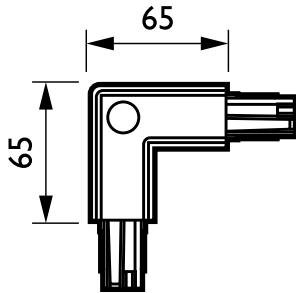

3-circuit Square RCS750

ZRS750 CCPI WH (XTS34-3)

3-circuit track - Internal corner 90° - L-COUPLER INTERNAL

The RCS750 3-circuit square track system is made up of a solid aluminum track available in lengths of 1, 2, 3 and 4 m with four electrical conductors. Any given configuration can be created easily: horizontal or vertical, mounted on or in the ceiling, on the wall or on free-standing panels. The system can also be used as a floating structure. All luminaires have a separate power supply and can be switched selectively. They can be moved easily to change the lighting and presentation. In this way, a multifunctional track system can be created for accent lighting as well as for suspending advertising and decorative material. A range of adaptors, power supply connections and mounting accessories is also available.

Product data

General information		Product data	
Type description	L-COUPLER INTERNAL	Full product code	871155938126899
Suspension accessories	No [-]	Order product name	ZRS750 CCPI WH (XTS34-3)
Mechanical accessories	No [-]	EAN/UPC - Product	8711559381268
Accessory color	White	Order code	910500187815
Operating and electrical		Numerator - Quantity Per Pack	1
Electrical accessories	CCPI [Internal corner 90°]	Numerator - Packs per outer box	5
Circuit	3C [3-circuit track]	Material Nr. (12NC)	910500187815
Mechanical and housing		Net Weight (Piece)	0.100 kg
Dimensions (Height x Width x Depth)	NaN x NaN x NaN mm		

3-circuit Square RCS750

Dimensional drawing

ZRS750 CCPI WH (XTS34-3)