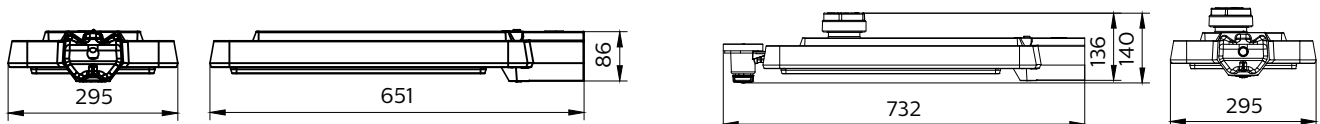

## Dimensional drawing

Dimensional drawing

Product details

BRP393 back

**General Information**

CE mark	CE mark
Driver included	Yes

**Light Technical**

Color rendering index (CRI)	>70
Standard tilt angle side entry	-
Standard tilt angle posttop	-