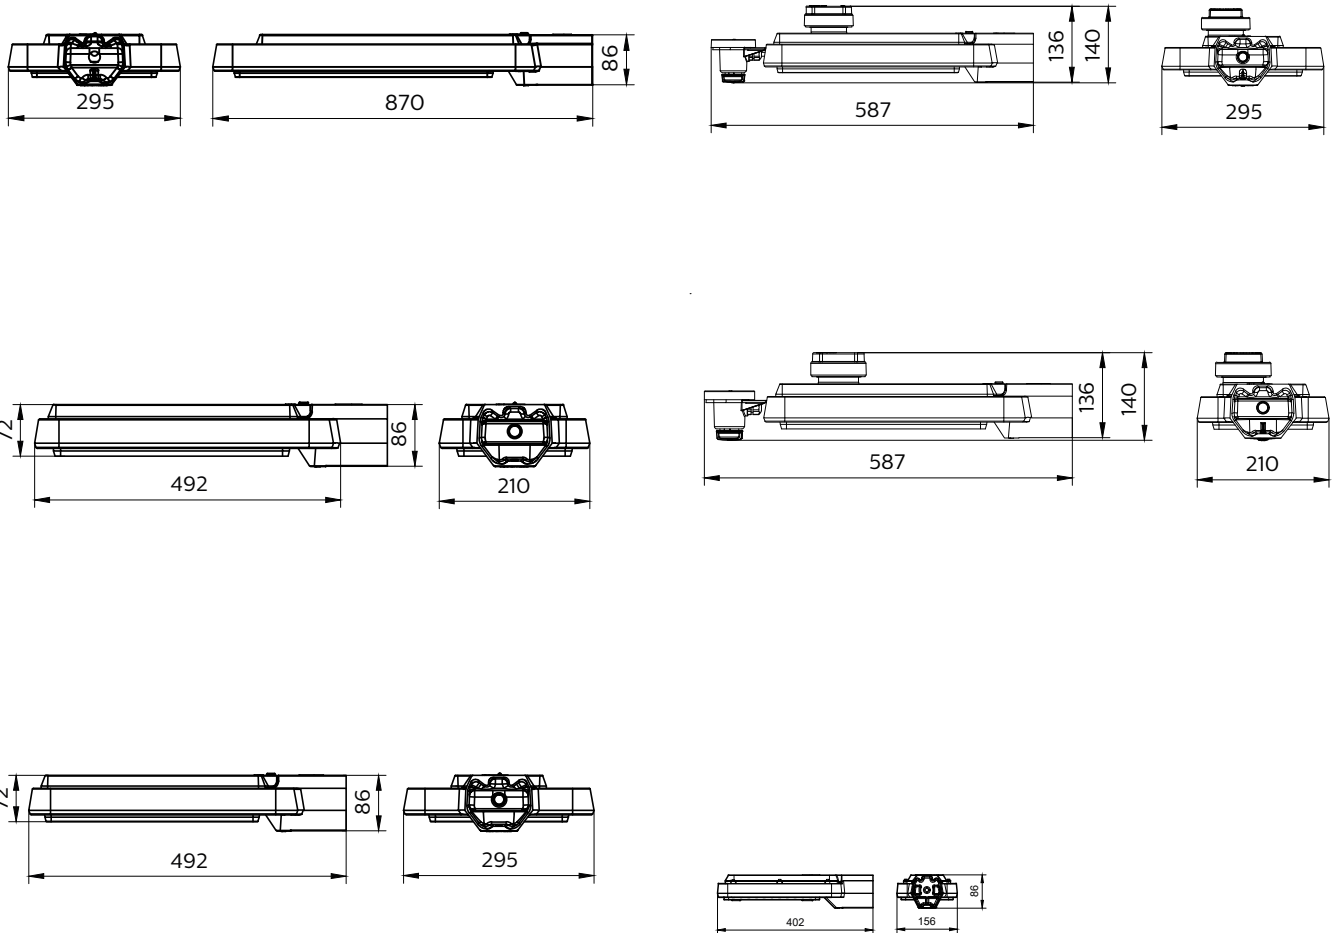

## Dimensional drawing

Dimensional drawing

Product details

BRP393 back

**General Information**

CE mark	CE mark
Driver included	Yes

**Light Technical**

Color rendering index (CRI)	>70
Standard tilt angle side entry	-
Standard tilt angle posttop	-